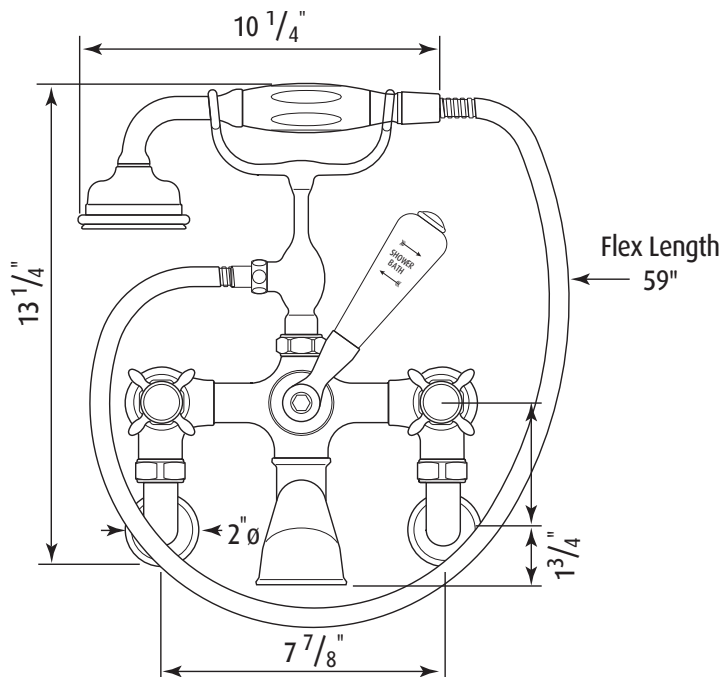

WARRANTY

- Limited Lifetime