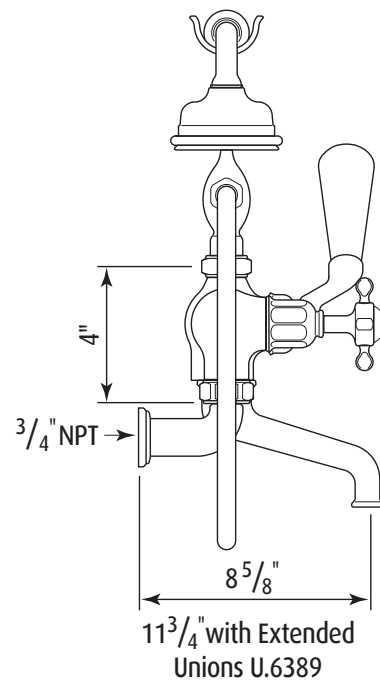

## Exposed Wall Mounted Tub Filler With Handshower And Cross Handles

ROHL Perrin & Rowe® Bath

#### FEATURES

- Spout, valve, and handles made from solid brass
- 1/4 turn ceramic disc valves
- Unique handle fixing clip, engineered to increase the life of the valve
- 3/4" inlets
- 19 GPM at 40 PSI

## U.3511X/1 Spare Parts

Where \* Indicated Specify Color.