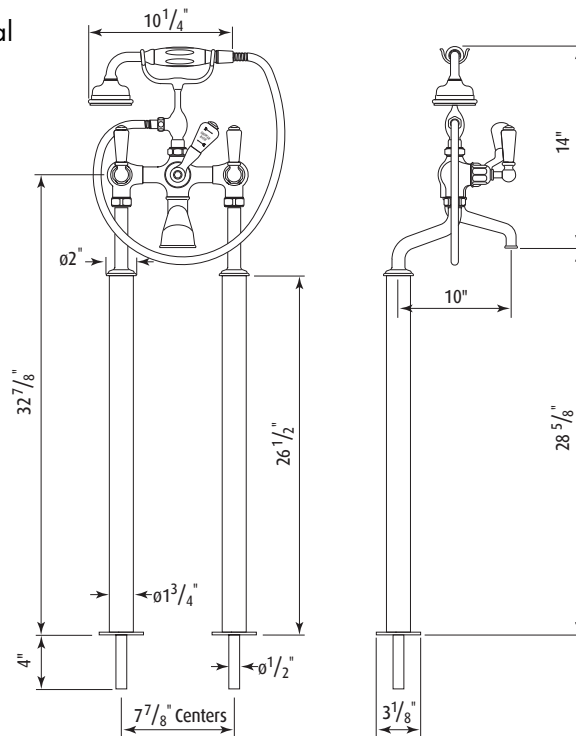

Exposed Floor Mount Tub Filler With Handshower And Lever Handles

ROHL Perrin & Rowe Bath

U.3520L/1

FEATURES

- Spout, valve, and handles made from solid brass
- 1/4 turn ceramic disc valves
- Unique handle fixing clip, engineered to increase the life of the valve
- 3/4" inlets
- 19 GPM at 40 PSI
- Includes both porcelain and metal lever inserts

FINISHES

- Polished Chrome
- Polished Nickel
- Satin Nickel
- Inca Brass
- English Bronze

WARRANTY

- Limited Lifetime

U.3520L/1 Spare Parts