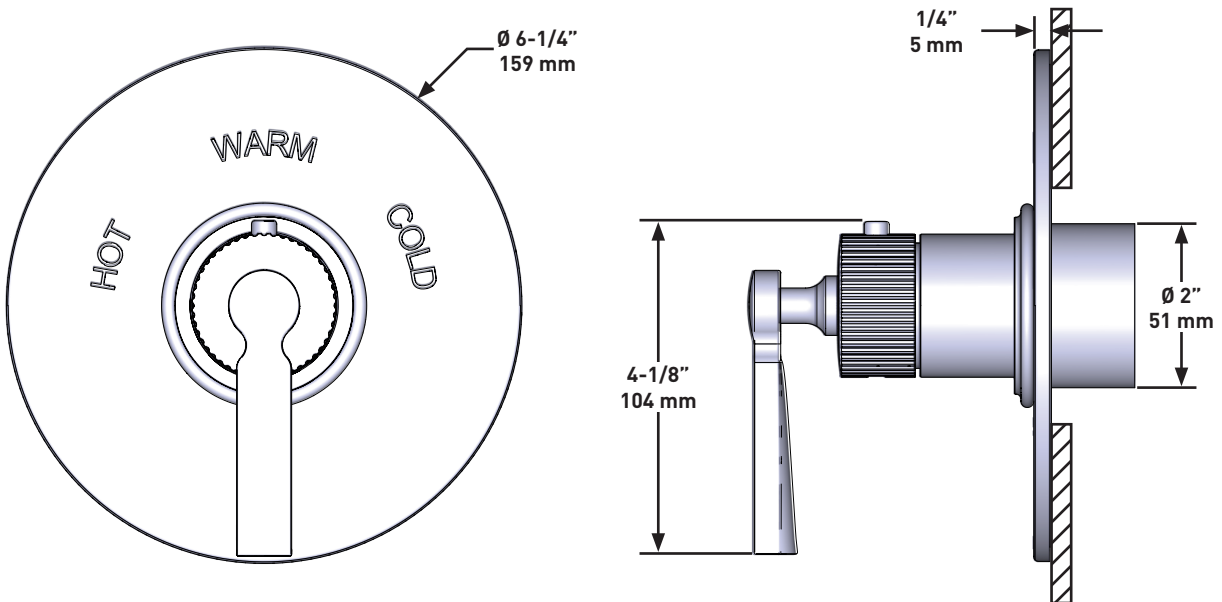

**DESCRIPTION**

- Temperature control only
- Rough-in valve sold separately:
  - Order 1005N rough-in valve
  - Volume control(s) required

**STANDARDS**

- ASME A112.18.1 / CSA B125.1
- ADA

**WARRANTY**

- Most products or parts carry "Limited Warranties" against manufacturing defects. For US customers please visit [houseofrohl.com/support](http://houseofrohl.com/support) and for Canadian customers please visit [houseofrohl.ca/support](http://houseofrohl.ca/support) for complete product and finish warranty.

## SPECIFICATIONS

**APADANA™**

3/4" Thermostatic Trim Without Volume Control

**MODELS:** TAD13W1LM

**For warranty or additional information, contact:**

U.S.A.  
[houseofrohl.com/support](http://houseofrohl.com/support)  
 1-800-777-9762