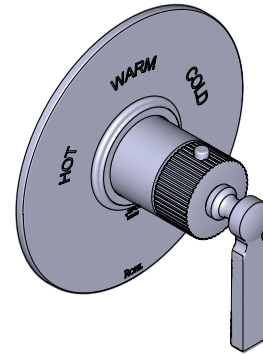

**DESCRIPTION**

- Temperature control only
- Rough-in valve sold separately:
  - Order 1005N rough-in valve
  - Volume control(s) required

**STANDARDS**

- ASME A112.18.1 / CSA B125.1
- ADA

**WARRANTY**

- Most products or parts carry "Limited Warranties" against manufacturing defects. For US customers please visit [houseofrohl.com/support](http://houseofrohl.com/support) and for Canadian customers please visit [houseofrohl.ca/support](http://houseofrohl.ca/support) for complete product and finish warranty.

## SPECIFICATIONS

**APADANA™**

3/4" Thermostatic Trim Without Volume Control

**MODELS:** TAD13W1LM

**For warranty or additional information, contact:**

U.S.A.  
[houseofrohl.com/support](http://houseofrohl.com/support)  
 1-800-777-9762