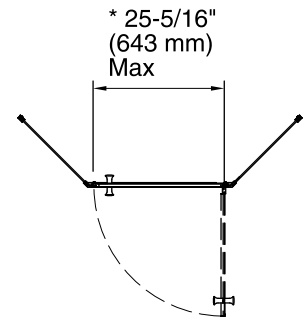

For the most current Specification Sheet, go to www.sterlingplumbing.com.

7-9-2016 01:47

* Walk-through

* Walk Through

Technical Information

All product dimensions are nominal.

Drain location: Center rear

Minimum flat for door: 0" (0 mm)