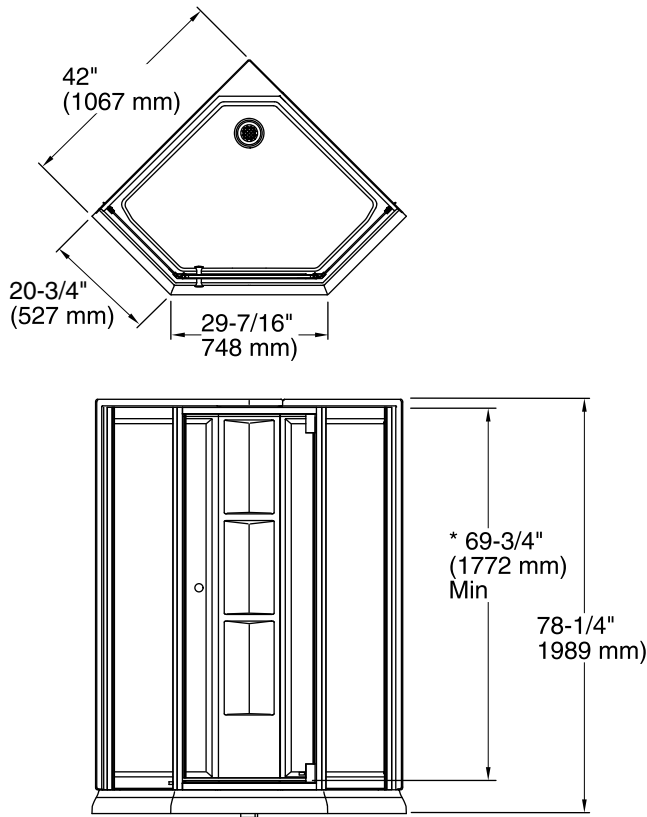

Solitaire®

Frameless Neo-Angle Corner Shower Kit

2375-42

Features

- Installs left- or right-handed.
- Easy to clean high-gloss finish.
- Tempered glass ensures maximum safety and durability.
- CleanCoat™ technology creates a barrier between the water and glass to help keep your shower door looking new.
- Stainless steel hardware prevents rusting or corrosion.
- Recessed walls provide more showering space.
- Kit includes door, walls with corner caddy, drain, and 42" molded base.

Material

- Molded high-impact polystyrene.

Installation

- Quick and easy to install with no track-cutting required.

Components

Product includes:

7360000 Shower Drain

Codes/Standards

For the most current Specification Sheet, go to www.sterlingplumbing.com.

7-9-2016 01:47

* Walk-through

* Walk Through

Technical Information

All product dimensions are nominal.

Drain location: Center rear

Minimum flat for door: 0" (0 mm)