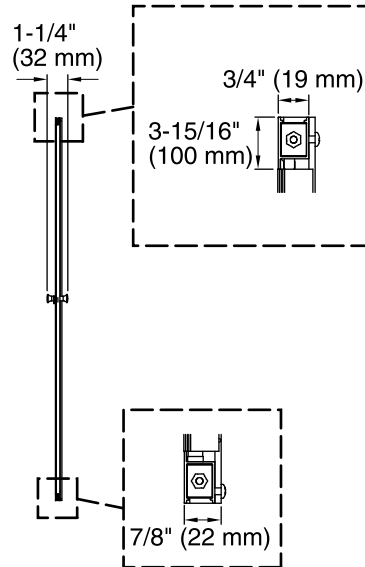

Material

- Molded high-impact polystyrene.

Installation

- Quick and easy to install with no track-cutting required.

Components

Product includes:

7360000 Shower Drain

Codes/Standards

For the most current Specification Sheet, go to www.sterlingplumbing.com.

7-9-2016 01:47

* Walk-through

* Walk Through

Technical Information

All product dimensions are nominal.

Drain location: Center rear

Minimum flat for door: 0" (0 mm)

Notes

Install this product according to the installation instructions.

Measure your actual product for roughing-in details.