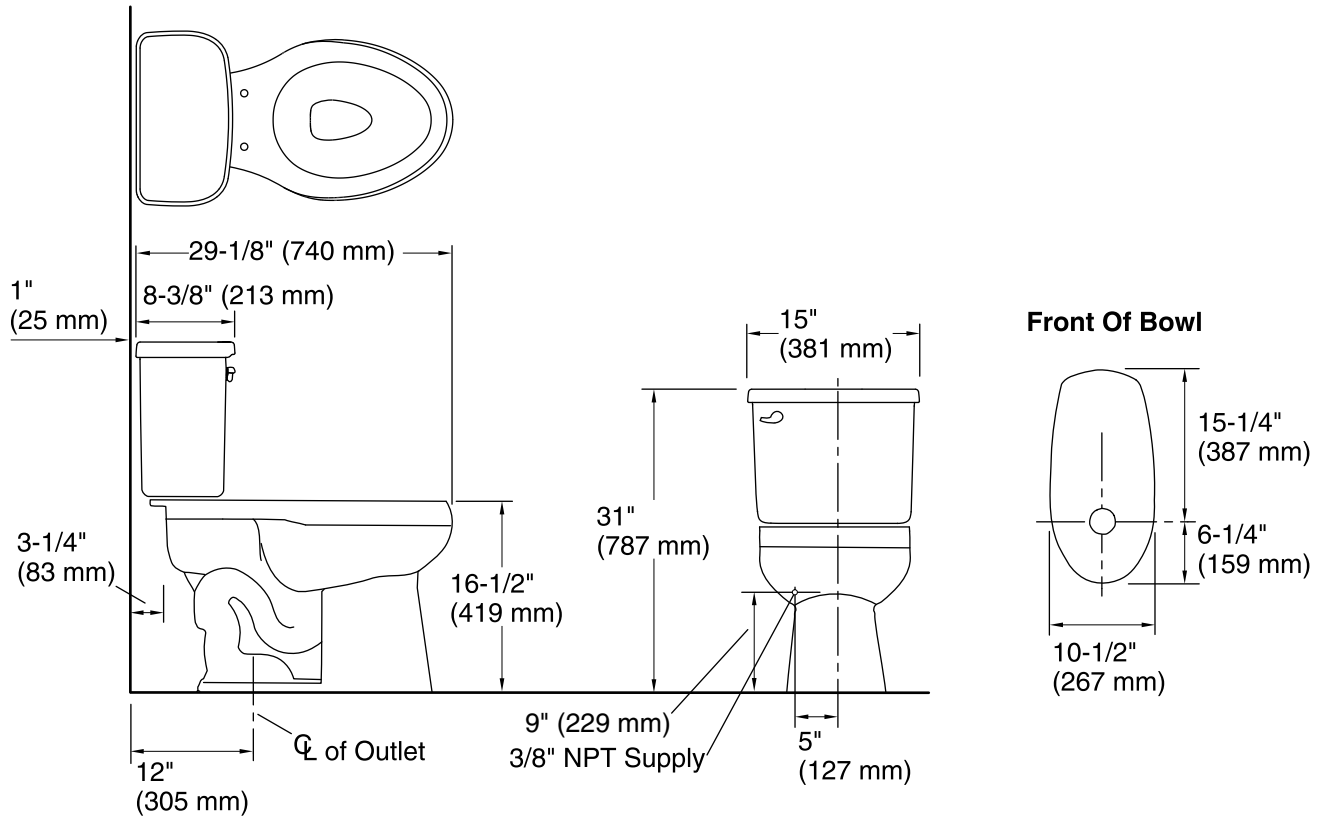

For the most current Specification Sheet, go to [www.sterlingplumbing.com](http://www.sterlingplumbing.com).

7-9-2016 02:14

**Technical Information**

- All product dimensions are nominal.
- Toilet type: Two-piece
- Bowl shape: Elongated front
- Trap passageway: 2" (51 mm)
- Water surface size: 8" x 10" (203 mm x 254 mm)
- Seat-mounting holes: 5-1/2" (140 mm)