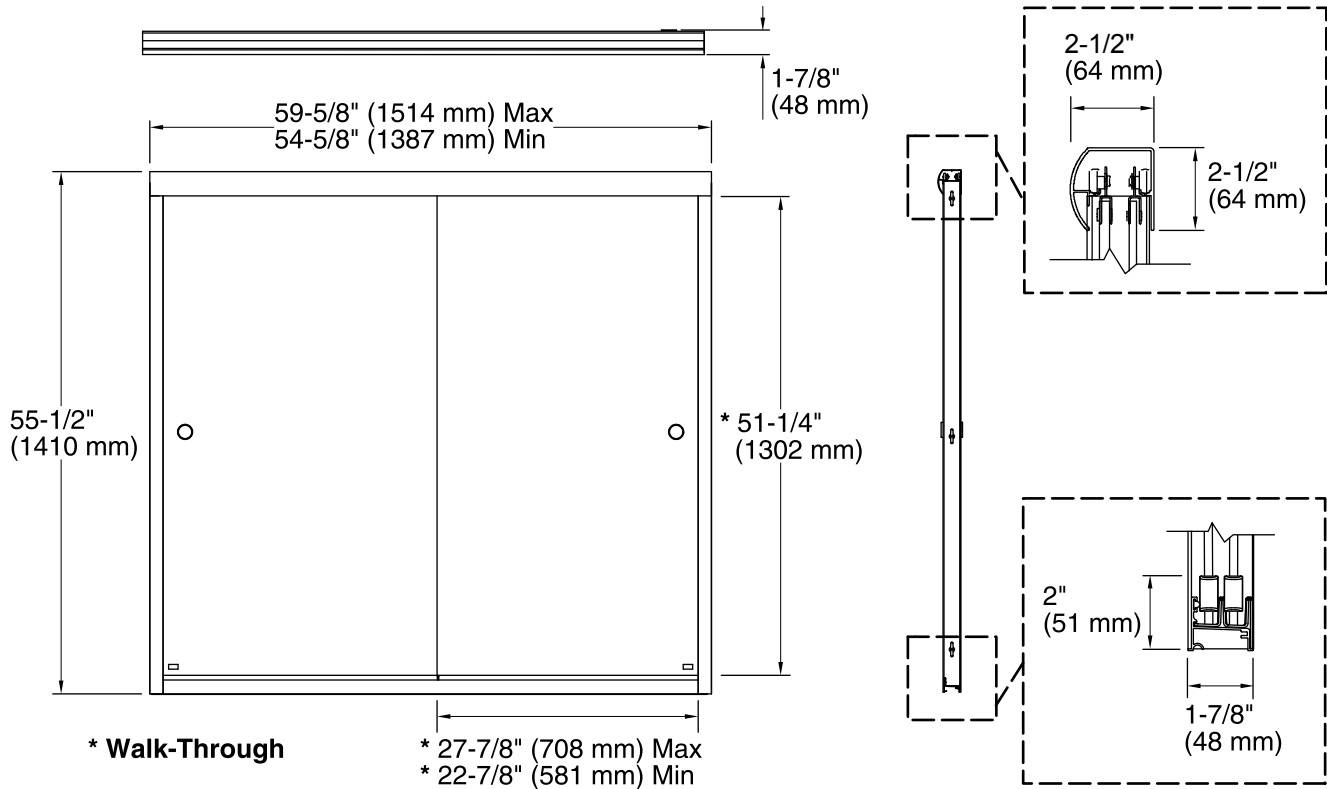

Features

- Frameless design emphasizes glass and creates a sleek, minimalist look.
- Frameless, 5/16" (8 mm) thick tempered glass door.
- Reversible top track and towel bar.
- Smooth, easy-to-clean wall jambs.
- Contemporary, round handle completes the clean look of this door.
- CleanCoat® technology creates a barrier between the water and glass to help keep your shower door looking new.

Code	Description
G05	Clear
G03	Frosted

Technical Information

All product dimensions are nominal.
 Installation type: For bath installation
 Opening style: Sliding/Bypass
 Opening Width - Min: 54-5/8" (1387 mm)
 Opening Width - Max: 59-5/8" (1514 mm)
 Walk-through - Min: 22-7/8" (581 mm)
 Walk-through - Max: 27-7/8" (708 mm)
 Glass thickness: 1/4" (6 mm)

Notes

NOTICE: The vertical opening should be a minimum of 57-1/8" (1451 mm) to allow clearance for installing the top track over the wall jambs.