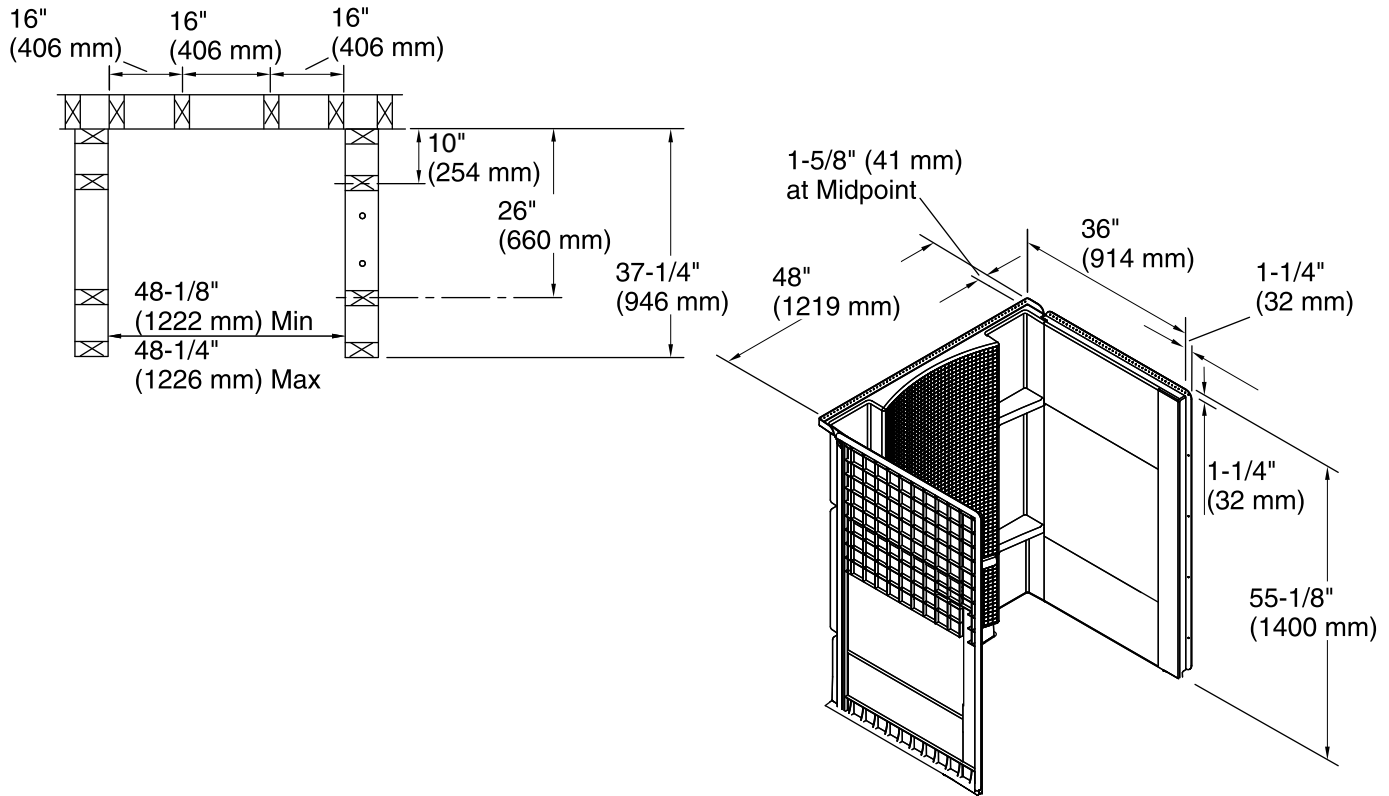

For the most current Specification Sheet, go to [www.sterlingplumbing.com](http://www.sterlingplumbing.com).

7-9-2016 03:13

**Technical Information**

All product dimensions are nominal.

Installation: 3-Wall Alcove

Door height required: 70-5/8" (1794 mm)

Door width required: 44-5/8" (1133 mm)

**Notes**

Install this product according to the installation instructions.

Measure your actual product for roughing-in details.