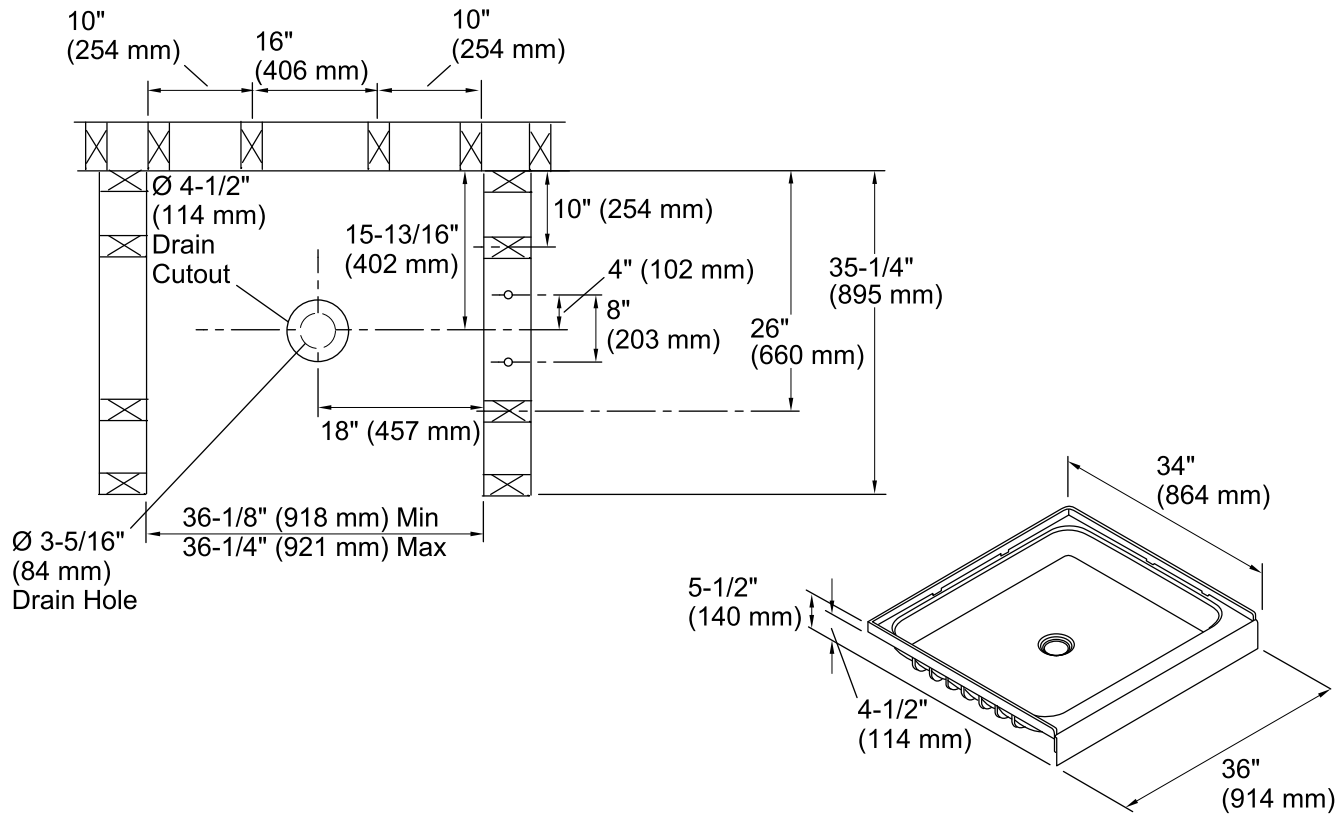

Ensemble™

36" Shower Base

72101100

Features

- Compression molded from our exclusive Vikrell® material.
- Durable high gloss finish.
- 36" (914 mm) x 34" (864 mm) x 4-1/2" (114 mm) base finished dimensions.

Kohler Co. reserves the right to make revisions without notice to product specifications.

For the most current Specification Sheet, go to www.sterlingplumbing.com.

7-9-2016 03:10

Technical Information

All product dimensions are nominal.
 Installation: 3-Wall Alcove
 Drain location: Center
 Minimum flat for door: 3" (76 mm)