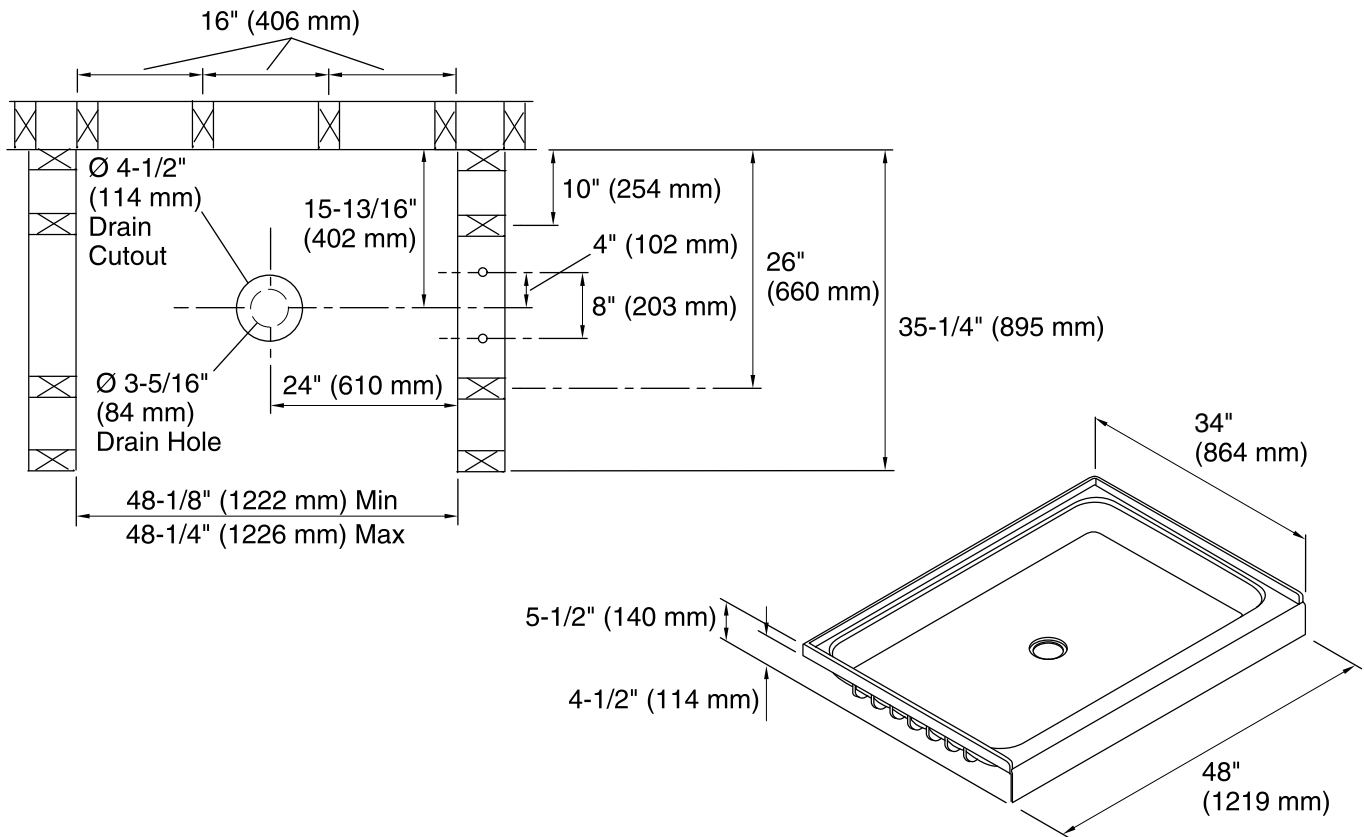

Ensemble™ 48" Shower Base 72121100

Features

- Durable high gloss finish.
- Suitable for tile down application or with STERLING wall surround.
- 48" (1219 mm) x 34" (864 mm) x 4-1/2" (114 mm) base finished dimensions.

Kohler Co. reserves the right to make revisions without notice to product specifications.

For the most current Specification Sheet, go to www.sterlingplumbing.com.

7-9-2016 03:10

Technical Information

All product dimensions are nominal.
 Installation: 3-Wall Alcove
 Drain location: Center
 Minimum flat for door: 3" (76 mm)