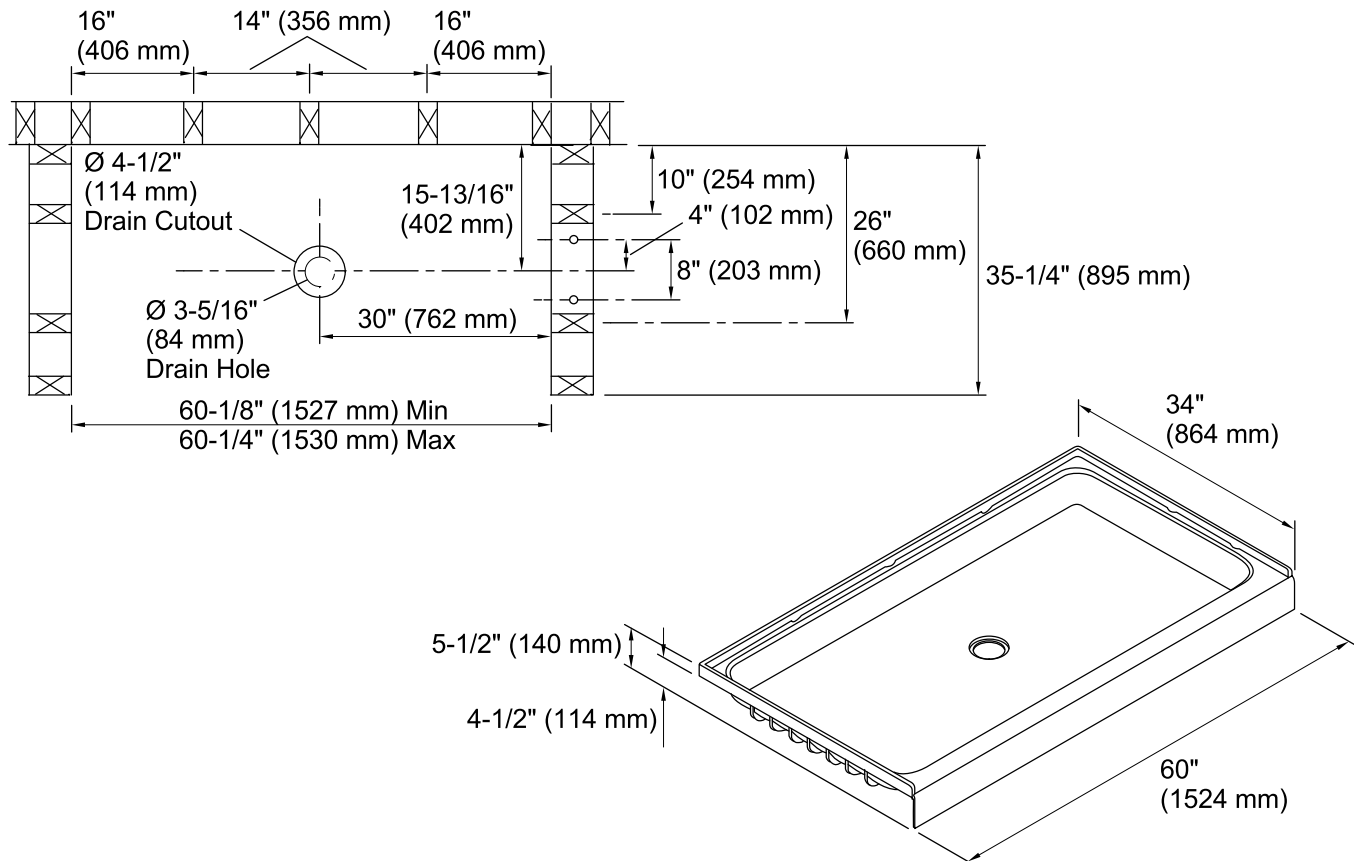

Ensemble™

60" Shower Base

72131100

Features

- Durable high gloss finish.
- 60" (1524 mm) x 34" (864 mm) x 4-1/2" (114 mm) base finished dimensions.

Material

- Compression molded from our exclusive Vikrell® material.

Kohler Co. reserves the right to make revisions without notice to product specifications.

For the most current Specification Sheet, go to www.sterlingplumbing.com.

7-9-2016 03:10

Technical Information

All product dimensions are nominal.
 Installation: 3-Wall Alcove
 Drain location: Center
 Minimum flat for door: 3" (76 mm)