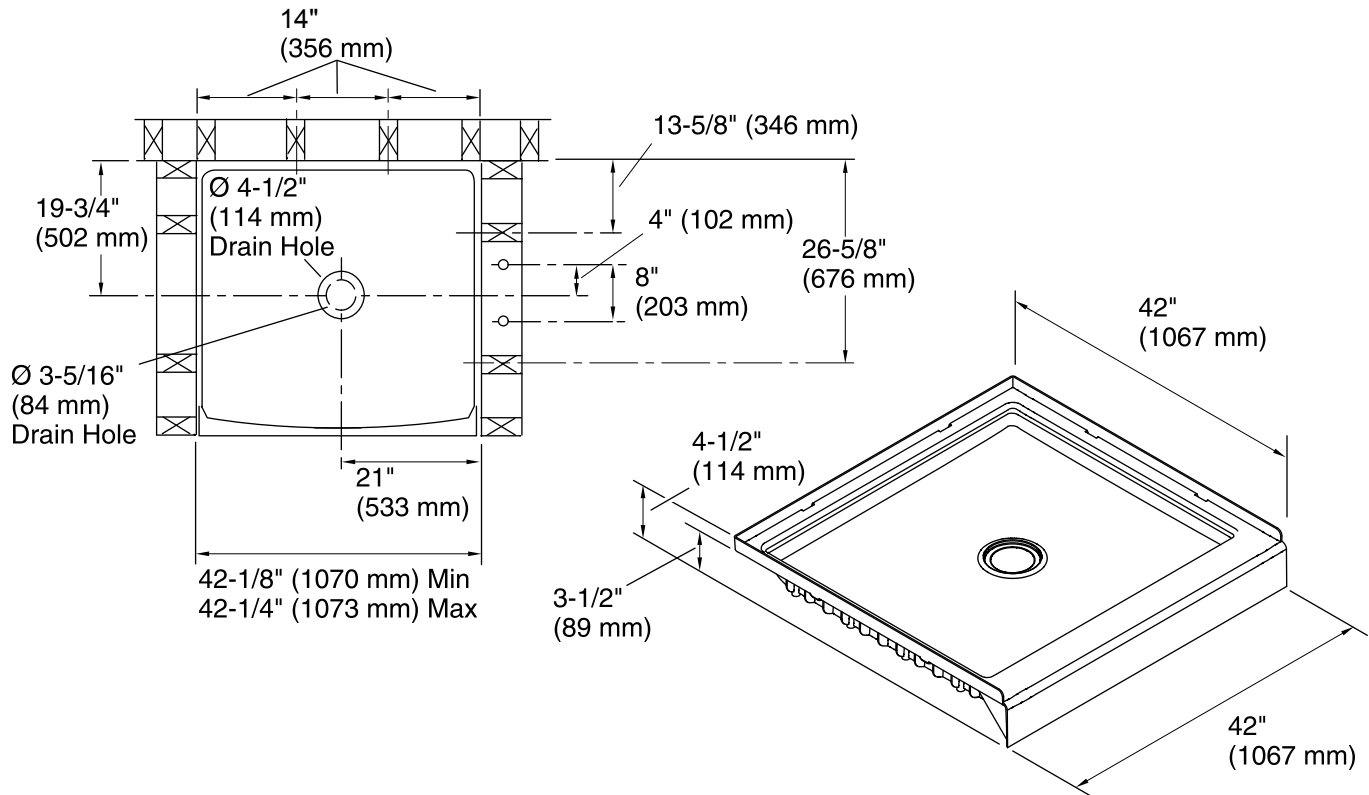

## 42" Square Shower Base

#### Features

- Durable high gloss finish.
- 42" (1067 mm) x 42" (1067 mm) x 3-1/2" (89 mm) base finished dimensions.

#### Available Color/Finishes

*Color tiles intended for reference only.*

Color	Code	Description
	0	White
	96	KOHLER Biscuit

**Technical Information**

- All product dimensions are nominal.
- Installation: 3-Wall Alcove
- Drain location: Center
- Drain hole diameter: 3-5/16" (84 mm)
- Basin area, bottom: 33-13/16" x 36-5/16" (859 mm x 922 mm)
- Minimum flat for door: 3" (76 mm)