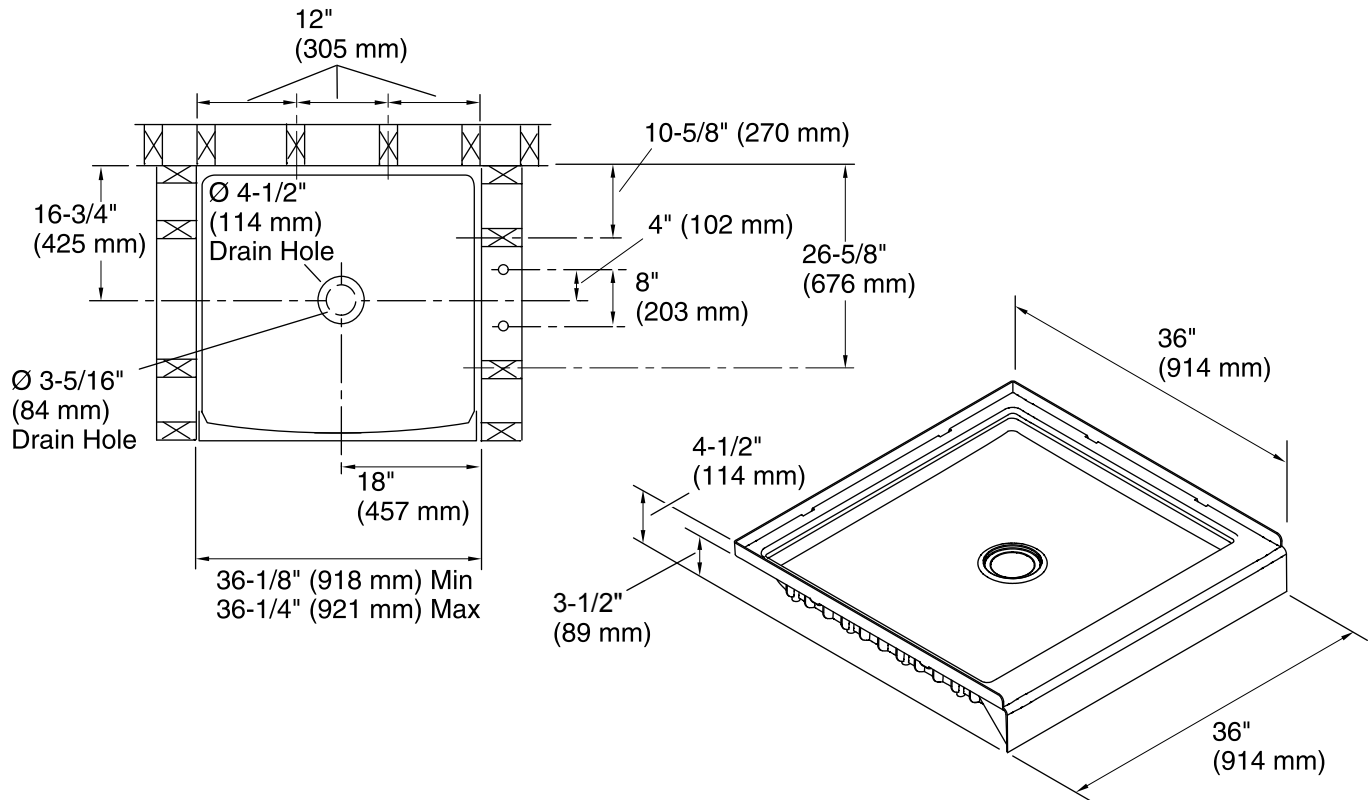

Ensemble™

36" Shower Base

72161100

Features

- Reduced 3.5" step-over threshold height creates a safe entrance and exit for aging population.
- Durable high gloss finish.
- 36" (914 mm) x 36" (914 mm) x 3-1/2" (89 mm) unit finished dimensions.

7-9-2016 03:10

Technical Information

All product dimensions are nominal.

Installation: 3-Wall Alcove

Drain location: Center

Basin area, bottom: 27-13/16" x 30-5/16" (706 mm x 770 mm)

Weight: 25 lbs (11.3 kg)

Minimum flat for door: 3" (76 mm)

Notes

Install this product according to the installation instructions.

Studs should be positioned as shown.

Double studding is recommended for pivot shower door installations.