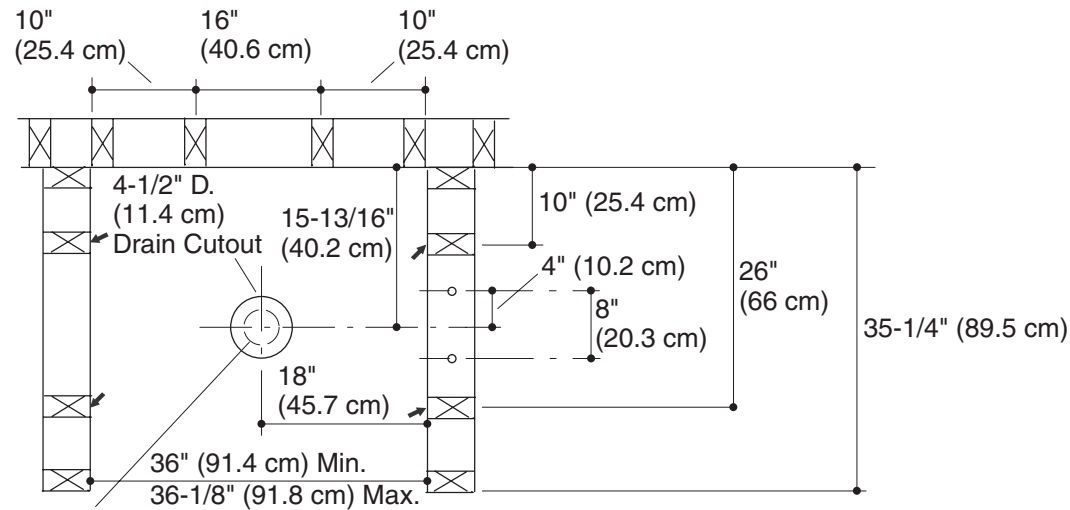

ENSEMBLE™

Technical Information

Model	door maximum width	door maximum height
72100100/ 72200100	32-5/8" (82.9 cm)	70-1/2" (179.1 cm)

Installation Notes

Install this product according to the installation guide.

Size the drain cutout to fit the drain assembly that will be used.

End stud positioning is critical if nailing-in flanges are to be used.

Double studding is recommended for pivot shower door installations.

Studs should be positioned roughly as shown for roofing nail installation.

Both tile and curve wall surrounds share the same dimensions.

Recommended Roofing Nail Locations (4 total)