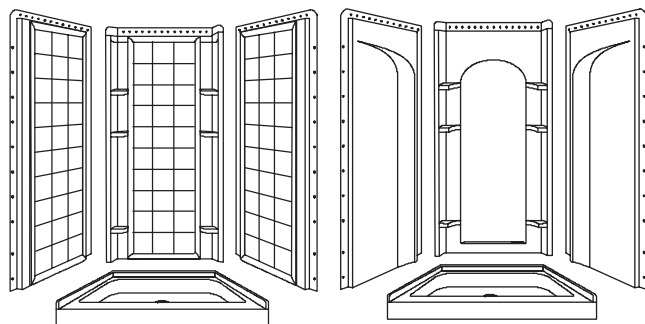

A KOHLER COMPANY

ENSEMBLE™

Features

- Compression molded from Sterling's exclusive solid VIKRELL™ material
- Modular 4-piece design
- Tongue-and-groove "snap together" design allows for easy installation
- Convenient shelves provide generous storage
- Shaving ledge and foot rest added for comfort
- Receptor can be ordered separately
- Lightly pebbled bottom surface for sure footing
- Durable high gloss finish
- 10 year consumer/3 year commercial limited warranty
- 36" (91.4 cm) x 35-1/4" (89.5 cm) x 77" (195.6 cm) rough-in dimensions include nailing flange
- 36" (91.4 cm) x 34" (86.4 cm) x 75-3/4" (192.6 cm) complete unit finished dimensions

36" (91.4 cm) SHOWER RECEPTOR AND WALL SURROUND

72100100
ALSO 72200100

Codes/Standards Applicable

Specified model meets or exceeds the following:

- ANSI Z124.2
- IAPMO standards (receptor only)
- CSA B45
- ASTM F462 Slip Resistance