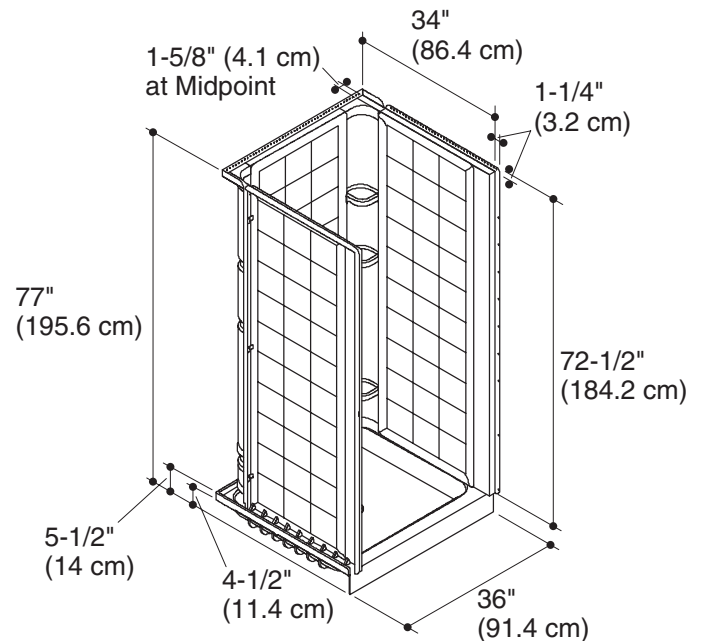

36" (91.4 cm) SHOWER RECEPTOR AND WALL SURROUND

72100100
ALSO 72200100

Codes/Standards Applicable

Specified model meets or exceeds the following:

- ANSI Z124.2
- IAPMO standards (receptor only)
- CSA B45
- ASTM F462 Slip Resistance

ENSEMBLE™

Technical Information

Model	door maximum width	door maximum height
72100100/ 72200100	32-5/8" (82.9 cm)	70-1/2" (179.1 cm)

Installation Notes

Install this product according to the installation guide.

Size the drain cutout to fit the drain assembly that will be used.

End stud positioning is critical if nailing-in flanges are to be used.

Double studding is recommended for pivot shower door installations.

Studs should be positioned roughly as shown for roofing nail installation.

Both tile and curve wall surrounds share the same dimensions.

Recommended Roofing Nail Locations (4 total)

Product Diagram

ENSEMBLE™ 36" (91.4 cm) SHOWER RECEPTOR AND WALL SURROUND