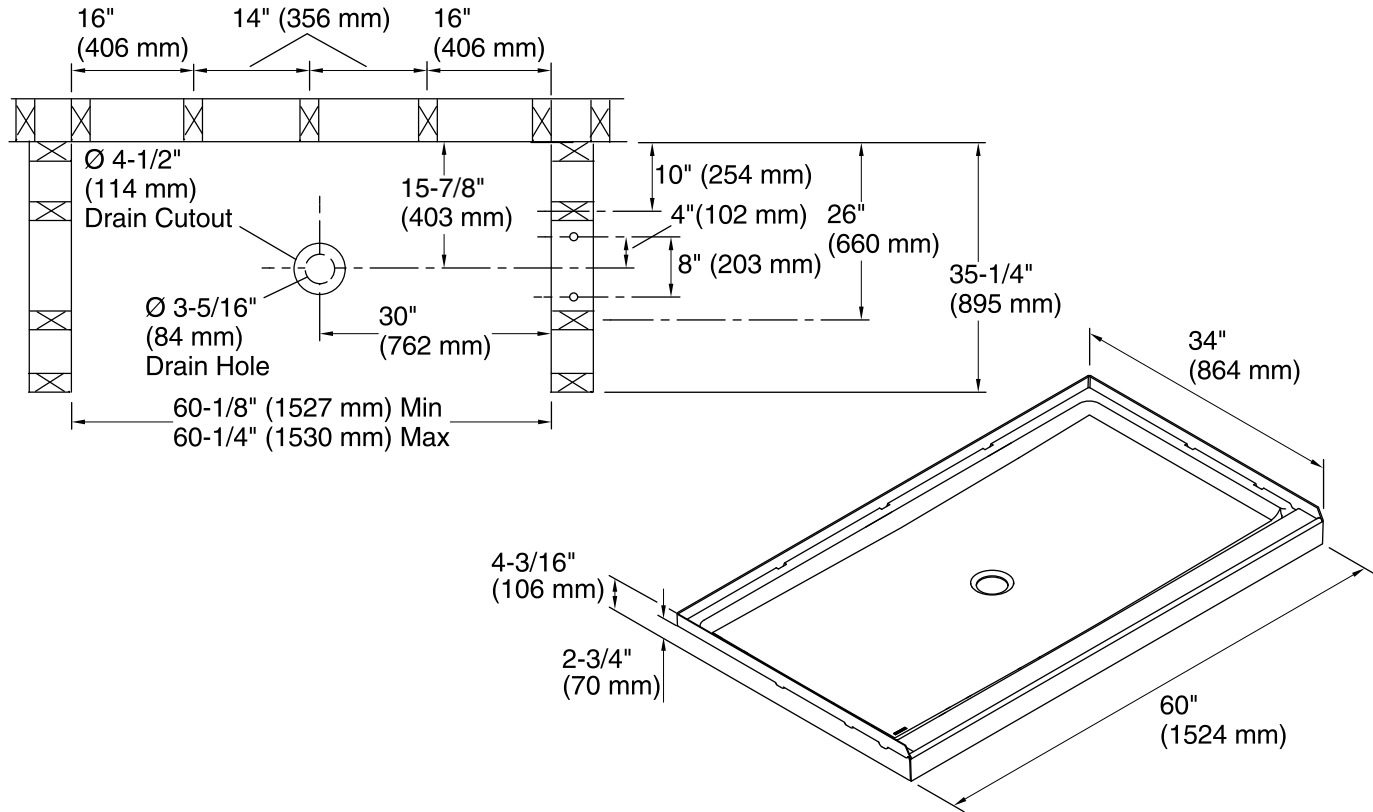

GUARD+™

60" Shower Base

72331100

Features

- Four-sided water containment with full-length threshold guard and weep channels for added protection.
- Low 3-inch profile for easy entry and exit.
- Durable high gloss finish.
- 60" (1524 mm) x 34" (864 mm) x 3-1/8" (79 mm) base finished dimensions.

8-15-2016 04:07

Technical Information

All product dimensions are nominal.

Drain location: Center
 Drain hole diameter: 3-5/16" (84 mm)
 Weight: 37.5 lbs (17 kg)
 Minimum flat for door: 2-1/2" (64 mm)
 Threshold height: 3-1/8" (79 mm)