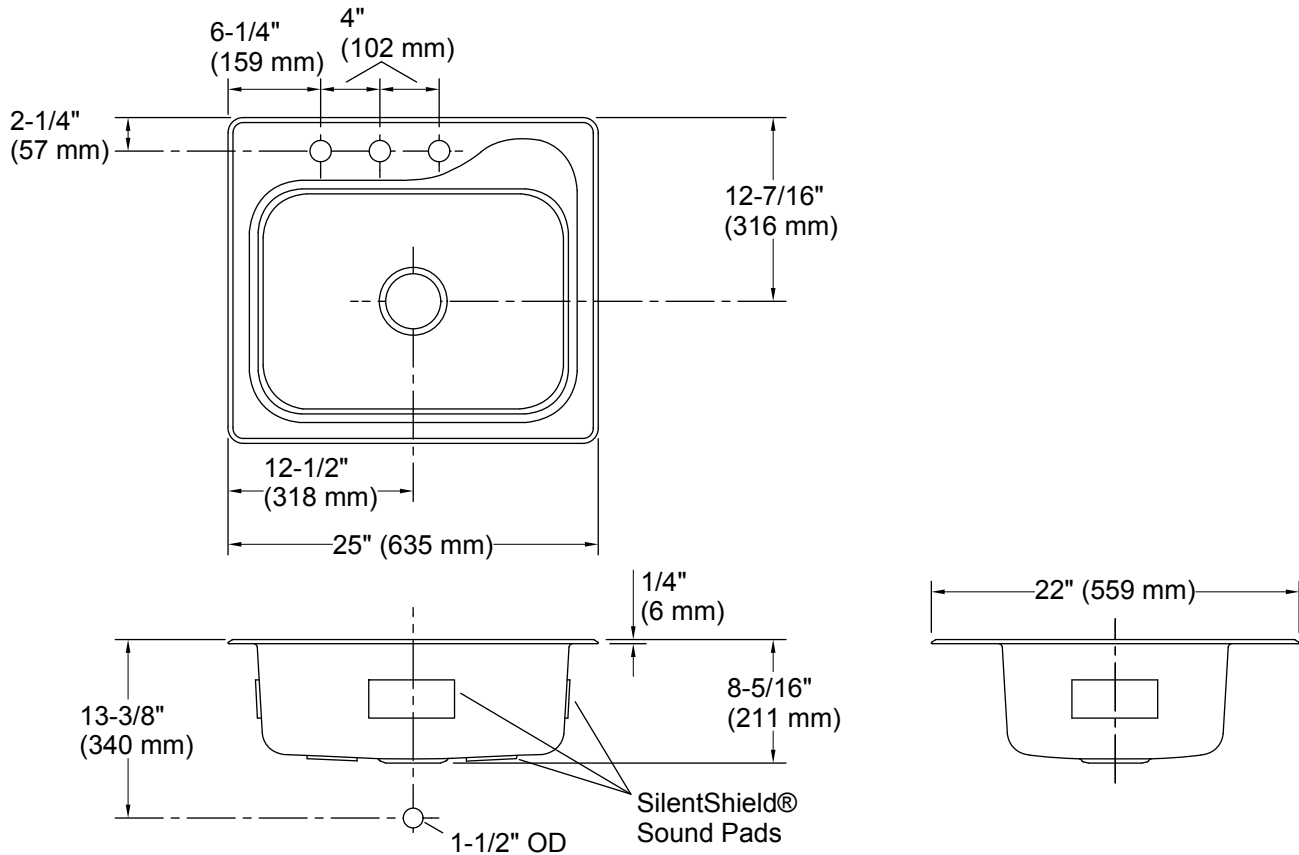

### Technical Information

All product dimensions are nominal.

Bowl configuration:	Single
Installation:	Top-mount
Cutout:	Top-mount, 24-1/4" x 21-1/4" (616 mm x 540 mm) with 1/2" (13 mm) radius corners
Bowl area (Only):	Length: 21" (533 mm) Width: 15-1/4" (387 mm) Bowl depth: 8" (203 mm) Water depth: 8" (203 mm)
Number of deck holes:	3
Faucet hole(s):	1-7/16" (37 mm)
Drain hole:	3-5/8" (92 mm)