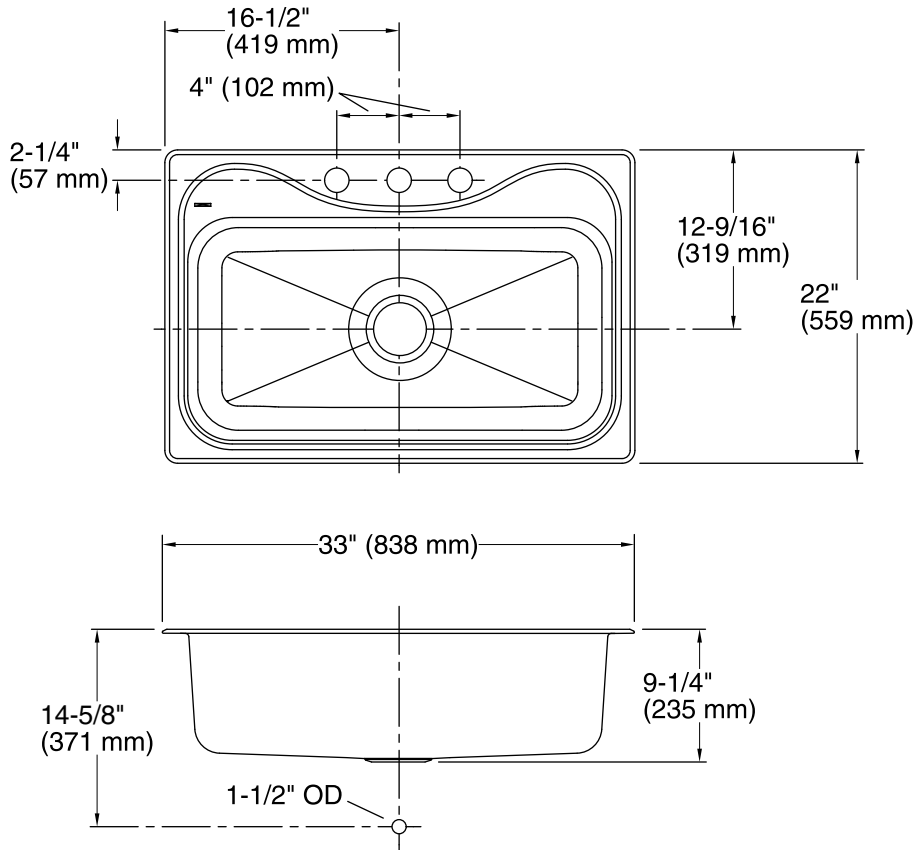

## Features

- Top-mount
- Three faucet holes
- 9-1/4"-deep single bowl
- 3-5/8" drain opening
- Stainless steel with satin deck and luster bowl finish
- SilentShield technology
- 18-gauge stainless steel
- Lifetime limited warranty

## Components

Product includes:

1150001 Installation Clips

## STERLING® Warranty - Stainless Steel Sinks

See website for detailed warranty information.

**Technical Information**

All product dimensions are nominal.

- Bowl configuration: Single
- Installation: Top-mount
- Min. base cabinet width: 36" (914 mm)
- Bowl area (Only): Length: 29-1/4" (743 mm)  
Width: 15" (381 mm)  
Bowl depth: 9-1/4" (235 mm)  
Water depth: 9" (229 mm)
- Number of deck holes: 3
- Faucet hole(s): 1-7/16" (37 mm)
- Drain hole: 3-5/8" (92 mm)
- Template: 1032929-7, not required, not included