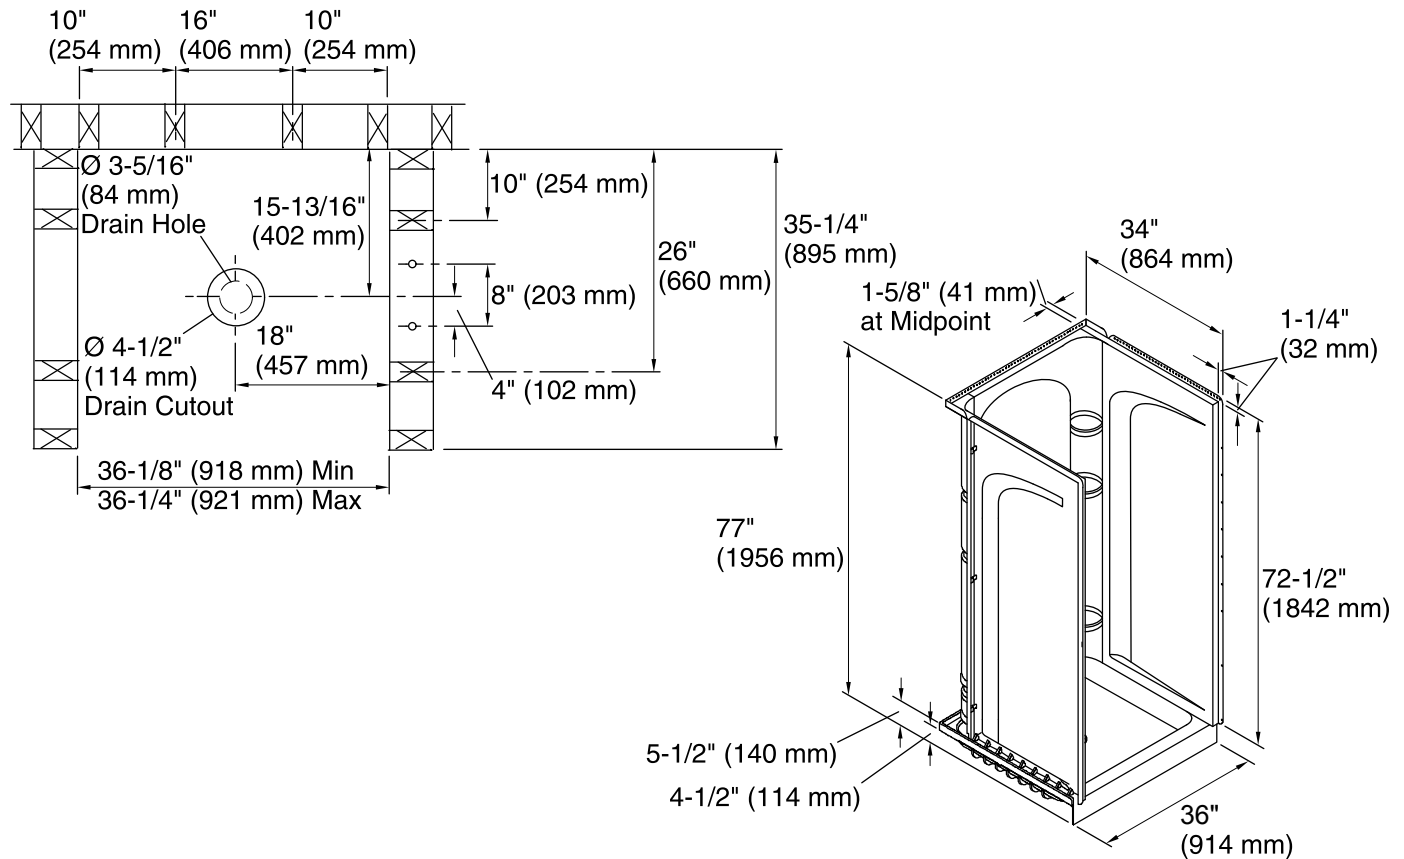

Features

- Modular design allows it to be moved around corners and through doorways with ease.
- Durable high gloss finish.
- Convenient shelves provide generous storage space.
- Shaving ledge/foot rest for added comfort.
- Curve wall design for a smooth look and feel.
- 36" (914 mm) x 34" (864 mm) x 75-3/4" (1926 mm) complete unit finished dimensions.

Components

Product includes:

- 72202100 36" Shower Back Wall
- 72101100 36" Shower Base
- 72205100 36" Shower End Wall Set

Codes/Standards

- CSA B45.5/IAPMO Z124
- ASTM E162
- ASTM E662
- Greenguard UL 2818 - Gold

Technical Information

All product dimensions are nominal.

Installation: 3-Wall Alcove

Drain location: Center

Door height required: 70-1/2" (1791 mm)

Door width required: 32-5/8" (829 mm)

Notes

Install this product according to the installation guide.