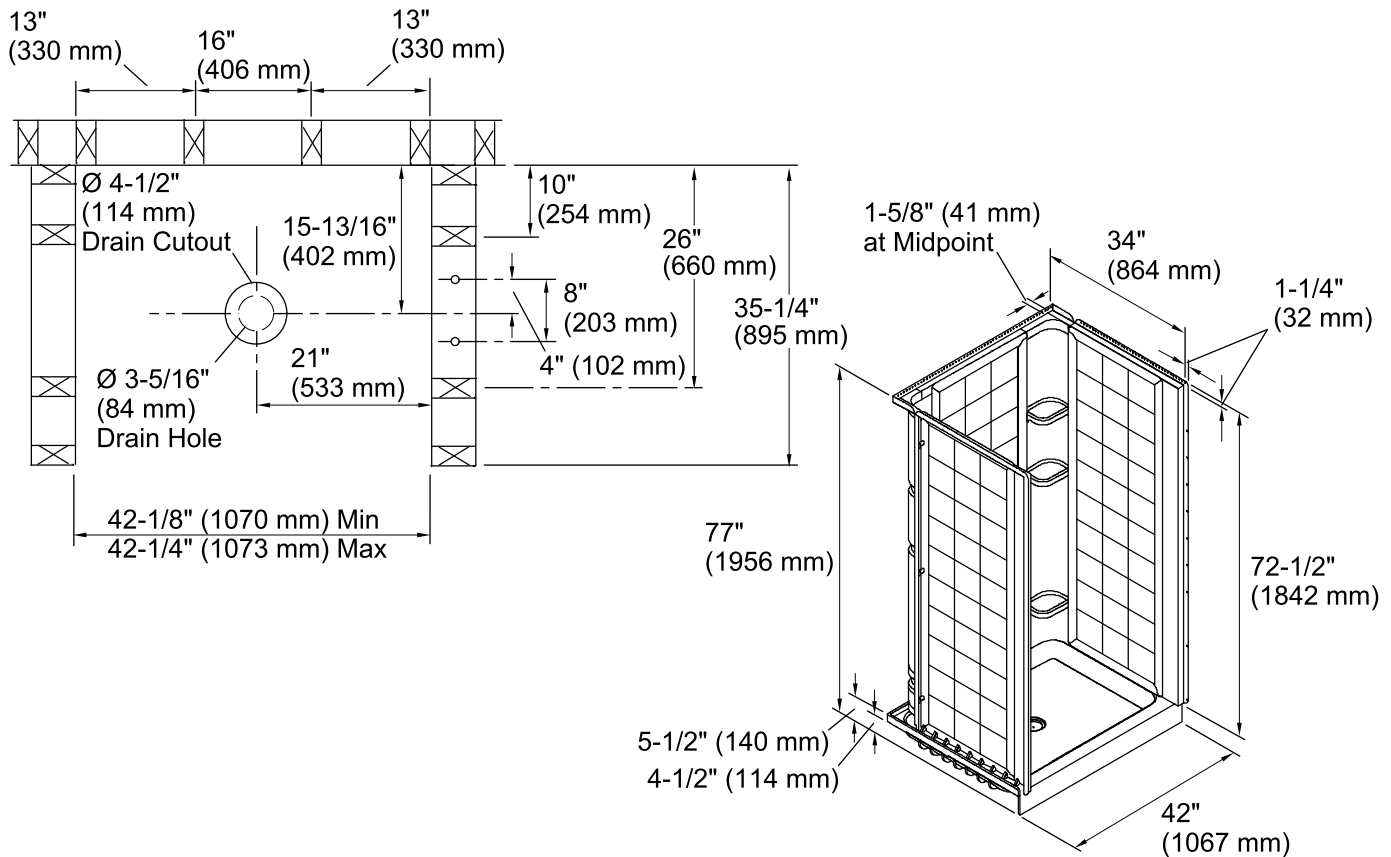

**Features**

- Modular design allows it to be moved around corners and through doorways with ease.
- Durable high gloss finish.
- Convenient shelves provide generous storage space.
- Shaving ledge/foot rest for added comfort.
- Realistic tile wall surround.
- 42" (1067 mm) x 34" (864 mm) x 75-3/4" (1926 mm) complete unit finished dimensions.

**Components**

Product includes:

- 72105100 36" Shower End Wall Set
- 72112100 42" Shower Back Wall
- 72111100 42" Shower Base

**Codes/Standards**

- CSA B45.5/IAPMO Z124
- ASTM E162
- ASTM E662
- Greenguard UL 2818 - Gold
- HUD, UM Bulletin 73

### Technical Information

All product dimensions are nominal.

Installation: 3-Wall Alcove

Drain location: Center

Door height required: 70-1/2" (1791 mm)

Door width required: 38-5/8" (981 mm)