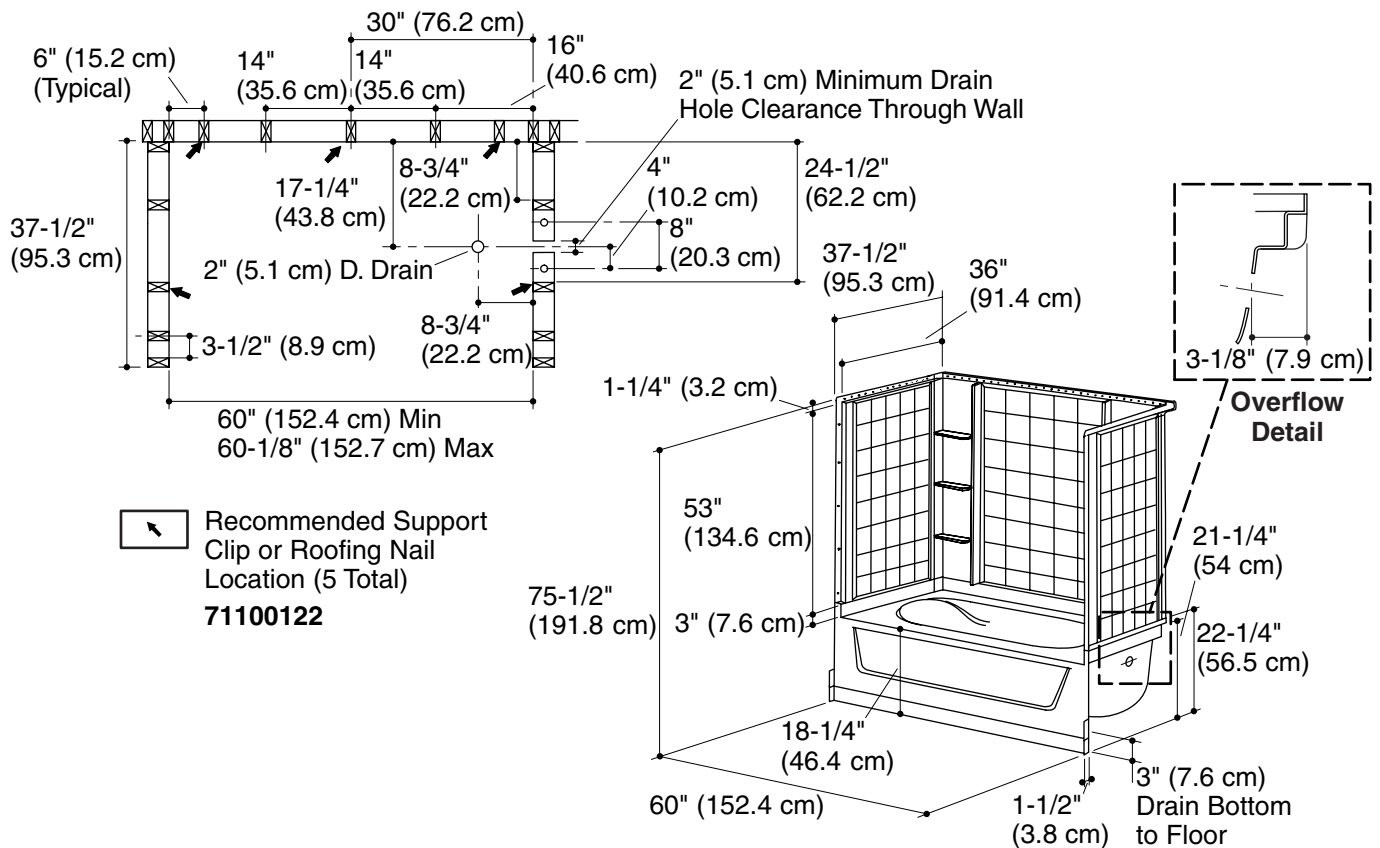

## 36" (91.4 cm) AFD BATH/SHOWER SYSTEM

**71100112**  
ALSO 71100122

## Technical Information

Fixture*:	basin area	top area
Bathing well	40" (101.6 cm) x 21" (53.3 cm)	52" (132.1 cm) x 29" (73.7 cm)
To overflow	water depth	capacity
	11" (27.9 cm)	40 gal (151.4 L)
* Approximate measurements for comparison only.		

Model	door maximum width	door maximum height
71100112 71100122	58-1/2" (148.6 cm)	56-1/2" (143.5 cm)

## Installation Notes

Install this product according to the installation guide.

Size the drain hole clearance to fit the drain assembly that will be used.

Stud positioning is critical.

Studs should be positioned roughly as shown for support clip or roofing nail installation.