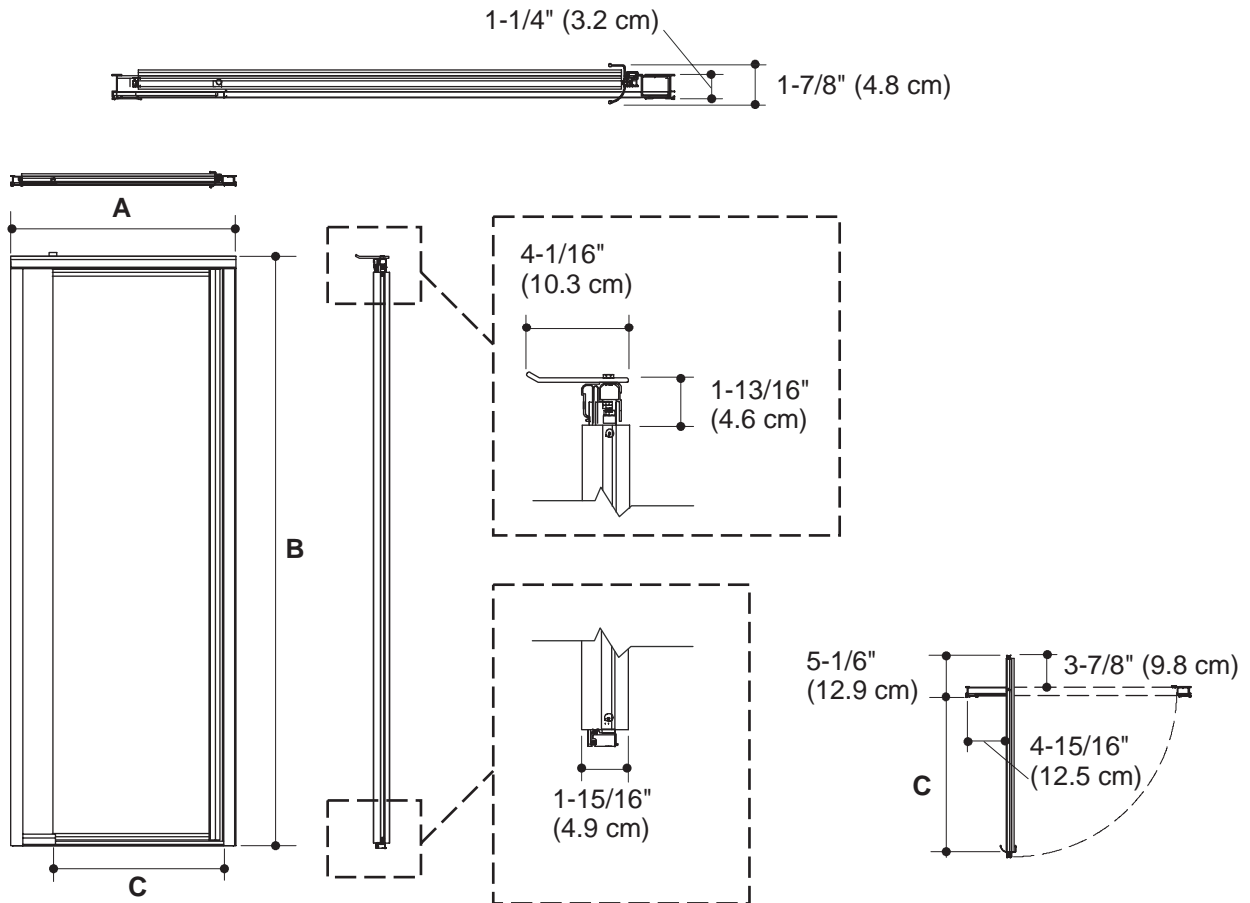

VISTA PIVOT II™

Technical Information

Model	A Width (Max. / Min.)	B (Height)	C (Walk Through Max. / Min.)
1500D-31*	31-1/4" (79.4 cm) / 27-1/2" (69.9 cm)	65-1/2" (166.4 cm)	22-1/16" (56 cm) / 19" (48.3 cm)
1500D-36*	36" (91.4 cm) / 31-1/4" (79.4 cm)	65-1/2" (166.4 cm)	24-13/16" (63 cm) / 20-3/4" (52.7 cm)
1501D-31*	31-1/4" (79.4 cm) / 27-1/2" (69.9 cm)	65-1/2" (166.4 cm)	22-1/16" (56 cm) / 19" (48.3 cm)
1501D-36*	36" (91.4 cm) / 31-1/4" (79.4 cm)	65-1/2" (166.4 cm)	24-13/16" (63 cm) / 20-3/4" (52.7 cm)
1502D-31*	31-1/4" (79.4 cm) / 27-1/2" (69.9 cm)	65-1/2" (166.4 cm)	22-1/16" (56 cm) / 19" (48.3 cm)
1502D-36*	36" (91.4 cm) / 31-1/4" (79.4 cm)	65-1/2" (166.4 cm)	24-13/16" (63 cm) / 20-3/4" (52.7 cm)
1505D-31*	31-1/4" (79.4 cm) / 27-1/2" (69.9 cm)	65-1/2" (166.4 cm)	22-1/16" (56 cm) / 19" (48.3 cm)
1505D-36*	36" (91.4 cm) / 31-1/4" (79.4 cm)	65-1/2" (166.4 cm)	24-13/16" (63 cm) / 20-3/4" (52.7 cm)
1507D-31*	31-1/4" (79.4 cm) / 27-1/2" (69.9 cm)	65-1/2" (166.4 cm)	22-1/16" (56 cm) / 19" (48.3 cm)
1507D-36*	36" (91.4 cm) / 31-1/4" (79.4 cm)	65-1/2" (166.4 cm)	24-13/16" (63 cm) / 20-3/4" (52.7 cm)
1562D-31*	31-1/4" (79.4 cm) / 27-1/2" (69.9 cm)	65-1/2" (166.4 cm)	22-1/16" (56 cm) / 19" (48.3 cm)
1562D-36*	36" (91.4 cm) / 31-1/4" (79.4 cm)	65-1/2" (166.4 cm)	24-13/16" (63 cm) / 20-3/4" (52.7 cm)