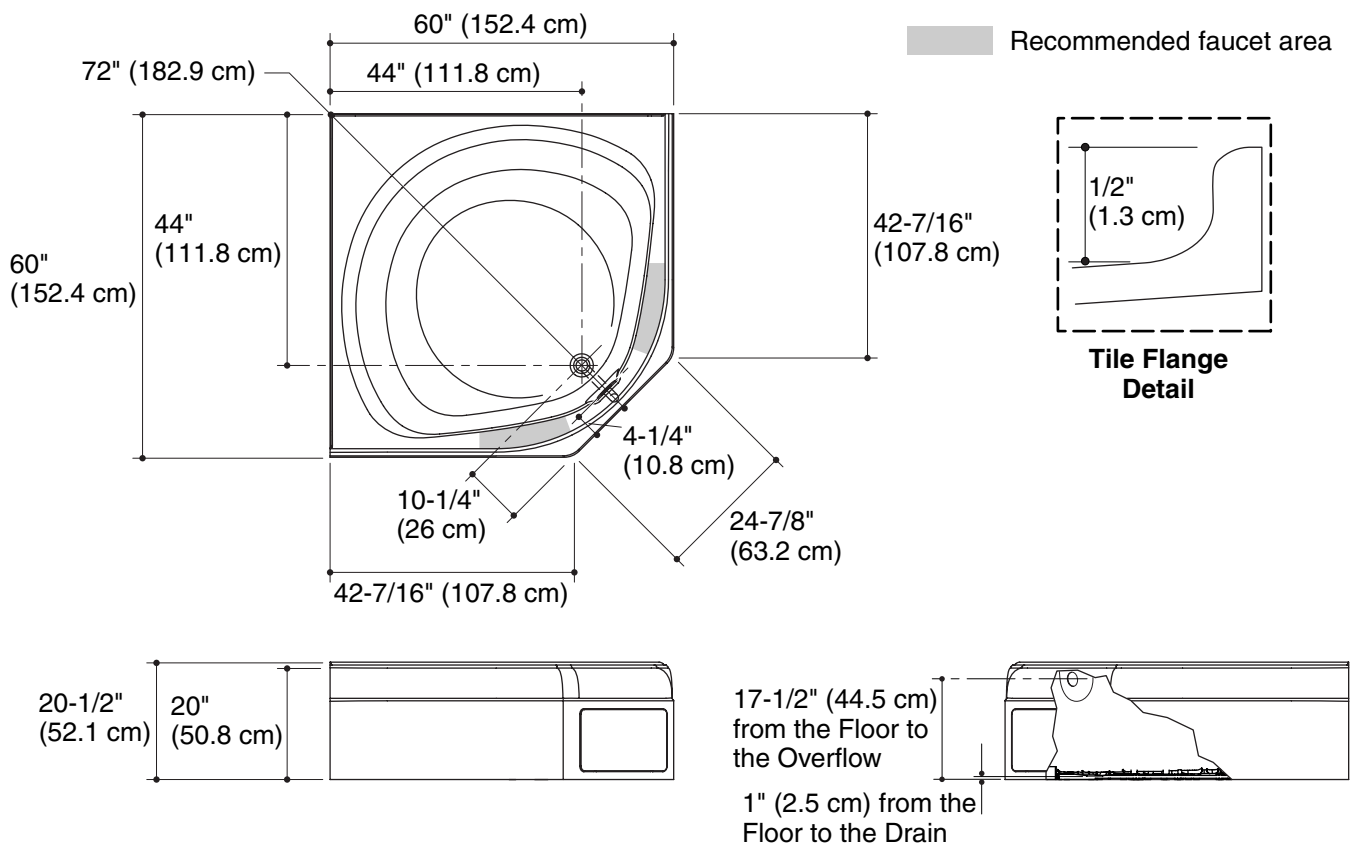

ENSEMBLE™

Technical Information

Fixture*:	
Basin area:	
Bathing well	49" (124.5 cm) x 42" (106.7 cm)
Top area	50" (127 cm) x 60" (152.4 cm)
To overflow:	
Water depth	15-1/4" (38.7 cm)
Capacity	108 gal (408.8 L)
* Approximate measurements for comparison only.	

Installation Notes

Install this product according to the installation guide.

Size the drain cutout to fit the drain assembly that will be used.

Product Diagram

ENSEMBLE™ 60" (152.4 cm) CORNER BATH

Page 2 of 2
1072812-4-B

STERLING
A KOHLER COMPANY