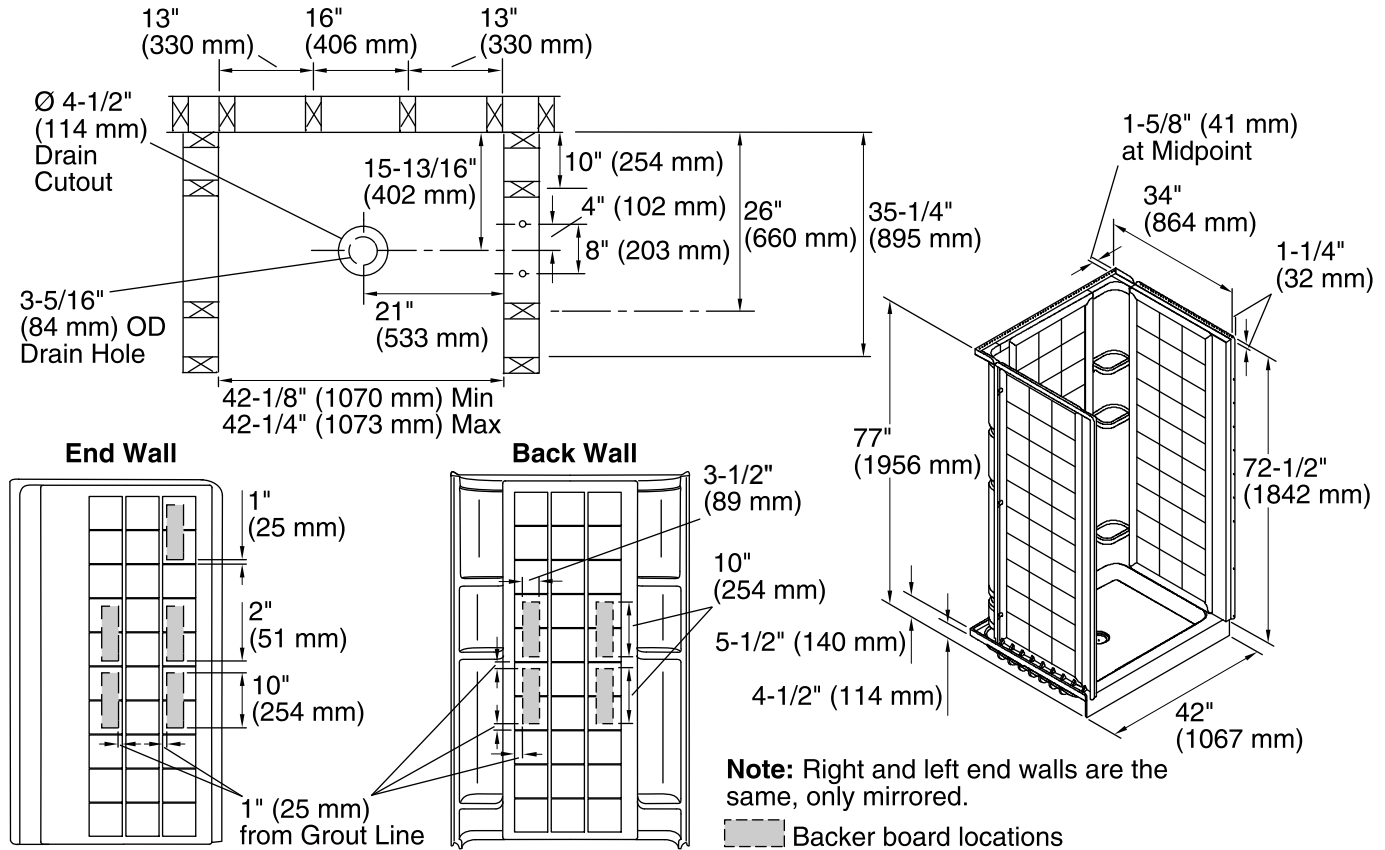

8-11-2015 01:27

Technical Information

All product dimensions are nominal.

Installation: 3-Wall Alcove

Drain location: Center

Door height required: 70-1/2" (1791 mm)

Door width required: 38-5/8" (981 mm)

Notes