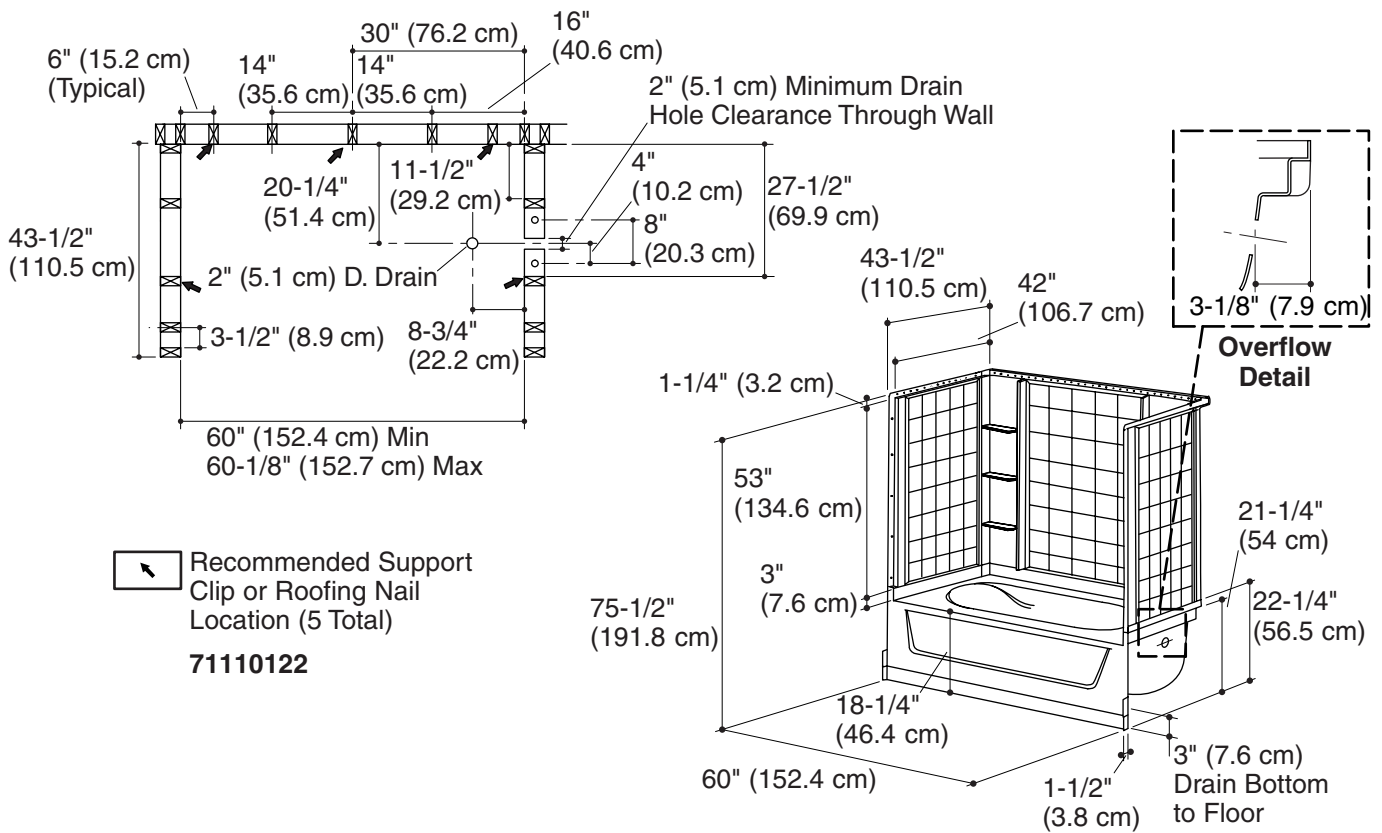

## Features

- Compression molded from Sterling's exclusive solid Vikrell® material
- Gentle sloping back, neck, and armrest in bath design
- Above floor drain rough-in
- Factory installed Vikrell® apron extension and plastic undersupport for ease of installation
- Modular 4-piece design
- Lightly pebbled bottom surface for sure footing
- Tongue-and-groove "snap together" design
- Durable high gloss finish
- 18-1/4" (46.4 cm) bath depth (floor to top of dam)
- 60" (152.4 cm) x 43-1/2" (110.5 cm) x 75-1/2" (191.8 cm) complete unit rough-in dimensions include flanges
- 60" (152.4 cm) x 42" (106.7 cm) x 74-1/4" (188.6 cm) complete unit finished dimensions

## Technical Information

Fixture*:	basin area	top area
Bathing well	40" (101.6 cm) x 27" (68.6 cm)	52" (132.1 cm) x 35" (88.9 cm)
To overflow	water depth	capacity
	11" (27.9 cm)	55 gal (208.2 L)
* Approximate measurements for comparison only.		

Model	door maximum width	door maximum height
71110112 71110122	58-1/2" (148.6 cm)	56" (142.2 cm)

## Installation Notes

Install this product according to the installation guide.

Size the drain hole clearance to fit the drain assembly that will be used.

Stud positioning is critical.

Studs should be positioned roughly as shown for support clip or roofing nail installation.