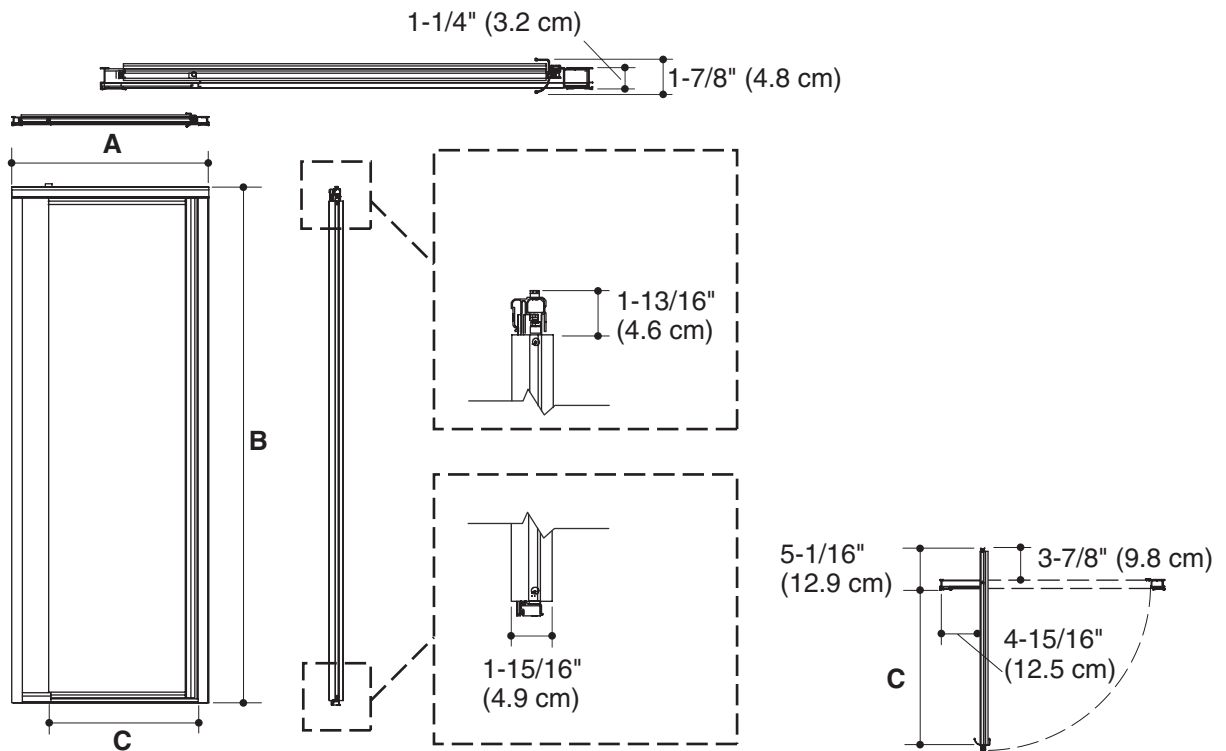

### Features

- Full length handle for easy operation
- Aluminum components extruded from alloy 6063-T5
- Tempered glass ensures maximum safety and durability
- Threshold directs water back into the shower and minimizes soap or lint build up
- Nylon pivot bushings provide silent operation
- Installs left- or right-handed
- Adjustable wall jamb allows for out-of-plumb conditions up to 1" (2.5 cm) per side
- Stainless steel hardware prevents rusting or corrosion
- Full length magnet provides secure door closure
- Heavy-duty, anodized aluminum-framed pivot door
- A width adjustment of 3-3/4" (9.5 cm) for 31" (78.7 cm) models and 4-3/4" (12.1 cm) for 36" (91.4 cm) models reduces inventory requirements

# VISTA PIVOT™ II

Model	A Width (Max / Min)	B (Height)	C (Walk Through Max / Min)
1505D-31	31-1/4" (79.4 cm) / 27-1/2" (69.9 cm)	65-1/2" (166.4 cm)	22-1/16" (56 cm) / 19" (48.3 cm)
1505D-36	36" (91.4 cm) / 31-1/4" (79.4 cm)	65-1/2" (166.4 cm)	24-13/16" (63 cm) / 20-3/4" (52.7 cm)