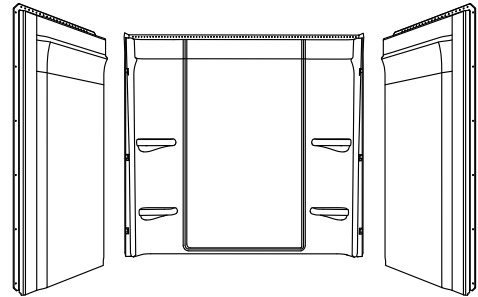

Ensemble™

60" x 32" Medley™ Bath/Shower Wall Set

71324100

Features

- Modular design allows it to be moved around corners and through doorways with ease.
- Durable high gloss finish.
- Innovative Dry-Block™ seal and channeled water containment system form watertight seams.
- Clean, contemporary design with ample shelving.

Material

- Compression molded from our exclusive solid Vikrell® material.

Installation

- Caulk-free installation.

Codes/Standards

CSA B45.5/IAPMO Z124

ASTM E162

ASTM E662

Greenguard UL 2818 - Gold

STERLING® Warranty - Fixtures Made of Solid Vikrell Material

See website for detailed warranty information.

Available Color/Finishes

Color tiles intended for reference only.

Color	Code	Description

	0	White
	96	Biscuit

USA/Canada: 1-800-STERLING (1-800-783-7546)

Kohler Co. reserves the right to make revisions without notice to product specifications.

For the most current Specification Sheet, go to www.sterlingplumbing.com.

8-11-2015 02:21