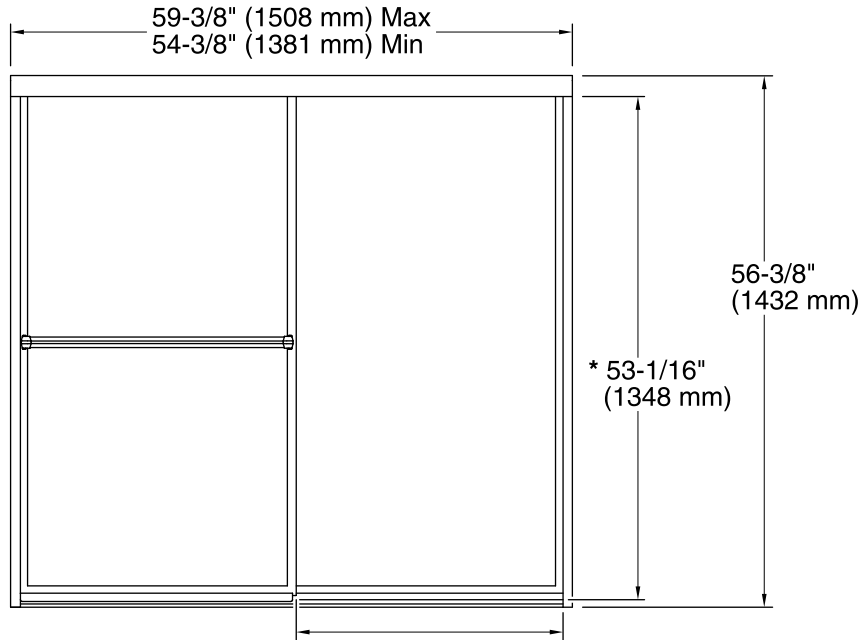

Features

- Featuring ComforTrack™ Technology – a cushioned bottom track – allows for easier access to the bathing/showering space
- ComforTrack™ enables you to sit, lean or kneel on the bottom track of the door to easily bathe children or clean the showering/bathing space
- 3/16" thick glass available in Clear, Pebbled, Frosted, and Templar

Codes/Standards

None Applicable

See website for detailed warranty information.

Product Specification

Bath door shall be 59-3/8" (1508 mm) in width and 56-3/8" (1432 mm) in height. Bath door shall be made of anodized aluminum. Bath door shall feature tempered glass. Bath door shall feature ComforTrack™ Technology - a cushioned bottom track. Bath door shall be bath installation. Bath door shall be STERLING Model 572005-59.

* 28-3/16" (716 mm) Max
* 25-11/16" (652 mm) Min

*** Walk-Through**

Technical Information

All measurements are nominal.

- Frame material: Aluminum,
- Opening style: Sliding/Bypass
- Walk-through - min: 25-11/16" (652 mm)
- Walk-through - max: 28-3/16" (716 mm)
- Glass thickness: 3/16" (5 mm)