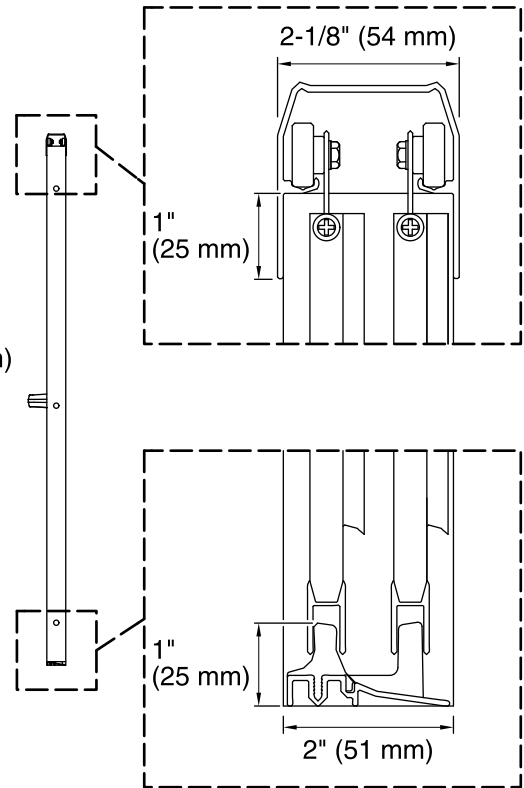

Features

- Featuring ComforTrack™ Technology – a cushioned bottom track – allows for easier access to the bathing/showering space
- ComforTrack™ enables you to sit, lean or kneel on the bottom track of the door to easily bathe children or clean the showering/bathing space
- 3/16" thick glass available in Clear, Pebbled, Frosted, and Templar

Codes/Standards

None Applicable

See website for detailed warranty information.

Product Specification

Bath door shall be 59-3/8" (1508 mm) in width and 56-3/8" (1432 mm) in height. Bath door shall be made of anodized aluminum. Bath door shall feature tempered glass. Bath door shall feature ComforTrack™ Technology - a cushioned bottom track. Bath door shall be bath installation. Bath door shall be STERLING Model 572005-59.

* 28-3/16" (716 mm) Max
* 25-11/16" (652 mm) Min

*** Walk-Through**

Technical Information

All measurements are nominal.

- Frame material: Aluminum,
- Opening style: Sliding/Bypass
- Walk-through - min: 25-11/16" (652 mm)
- Walk-through - max: 28-3/16" (716 mm)
- Glass thickness: 3/16" (5 mm)