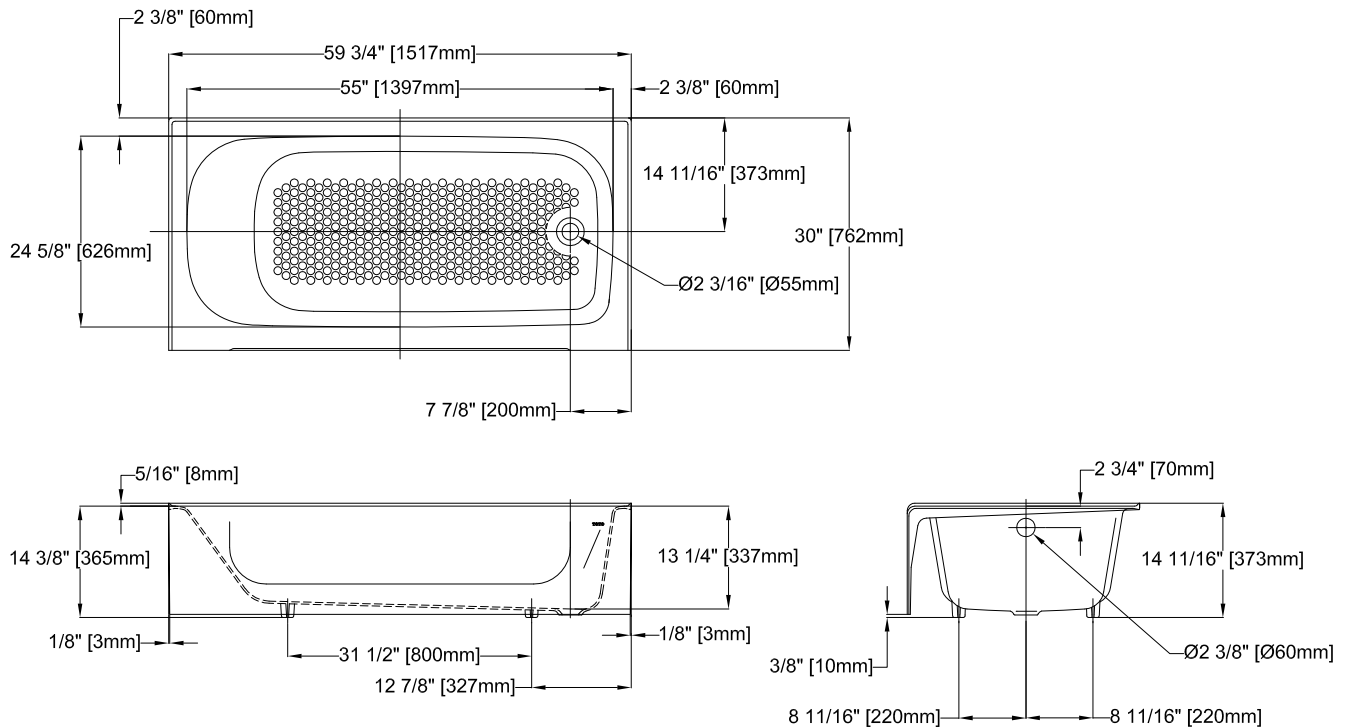

Enameled Cast Iron Bathtub

FEATURES

- 59-3/4" x 30" x 14-11/16"
- Apron front
- Cast-iron construction provides years of durability
- Slip-resistant surface
- Tile-in flanges on 3 sides

COLORS/FINISHES

- Shell Color
#01 Cotton
#12 Sedona Beige

PRODUCT SPECIFICATION

The Enameled Cast Iron Bathtub construction shall prove the ultimate in strength and durability, while a slip-resistant surface enhances safety in the bath. Cast Iron Bathtub shall be TOTO Model FBY1515__.

FBY1515

Enameled Cast Iron Bathtub

SPECIFICATIONS

- Size 59-3/4" L x 30" W
- Depth 14-11/16"
- Warranty Lifetime Limited Warranty
- Material Enameled Cast Iron
- Shipping Weight 353 lbs.
- Shipping Dimensions 62-5/8" L x 32-7/8" W x 18-1/2" H

INSTALLATION NOTES

Floor support under bath must provide a minimum of 80 lbs/square foot (391 kg/square meter) loading.

These dimensions and specifications are subject to change without notice