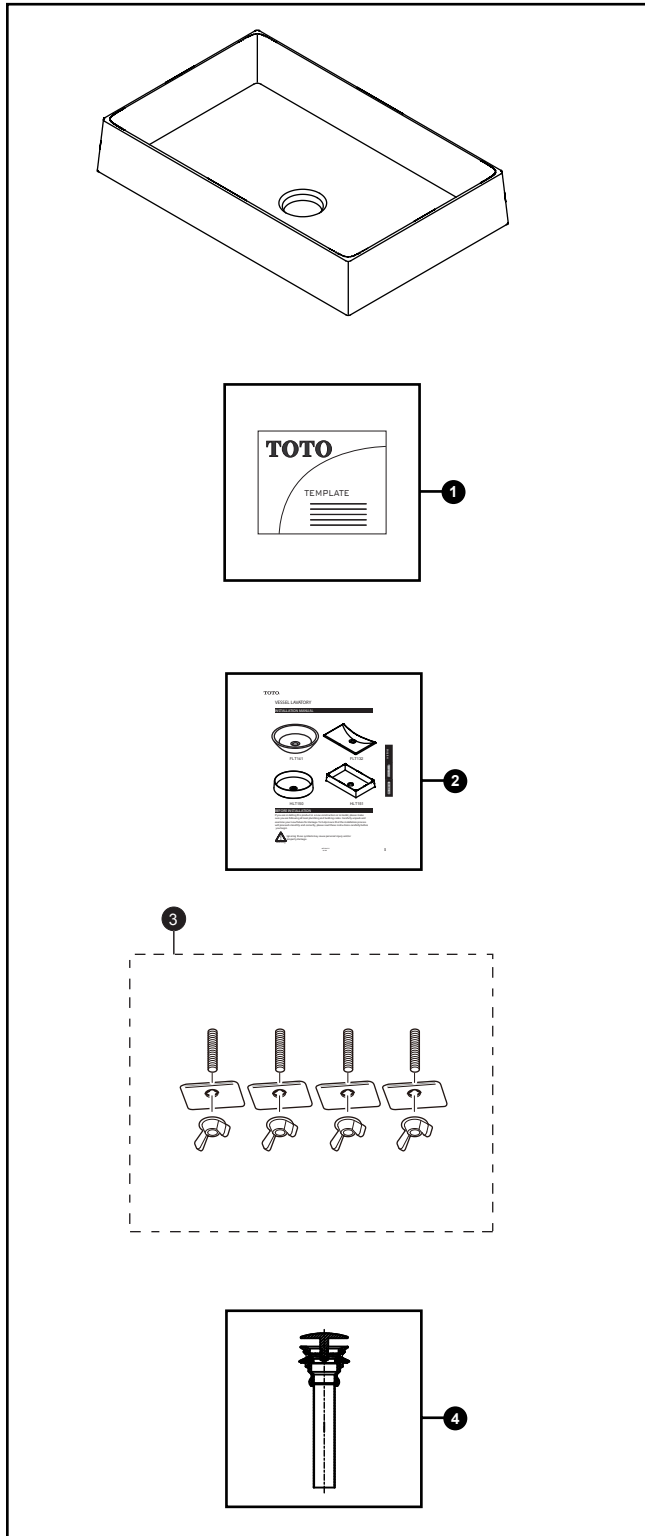

LLT151

LLT151

Rectangle Vessel Lavatory

No.	Part Number	Description	Qty
1	0GU167	Template	1
2	0GU055-1	Installation Instructions	1
3	THU711	Mounting hardware	1
4	THU4538#CP	Drain Parts	1

Product Number Explanations

Vessel Lavatory
 (LLT) Luminist Lavatory
 (151) Model

Colors
 (#61)