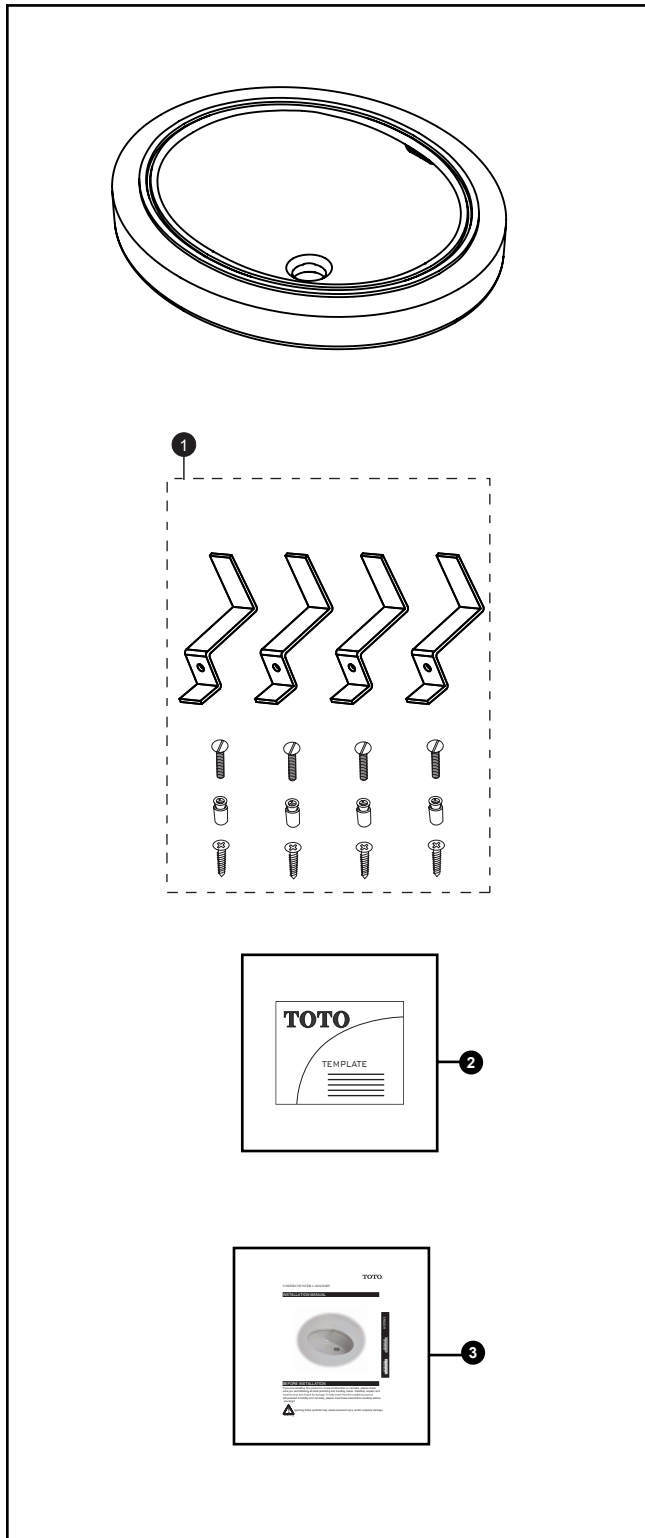

## Under Counter Lavatory

No.	Part Number	Description	Qty
1	THU230	Mounting hardware - Under Counter	1
2	0GU160	Template	1
3	0GU035-2	Installation Instructions - Under Counter	1

### Product Number Explanations

#### **Under Counter Lavatory**

(LT) Lavatory  
(181) Model