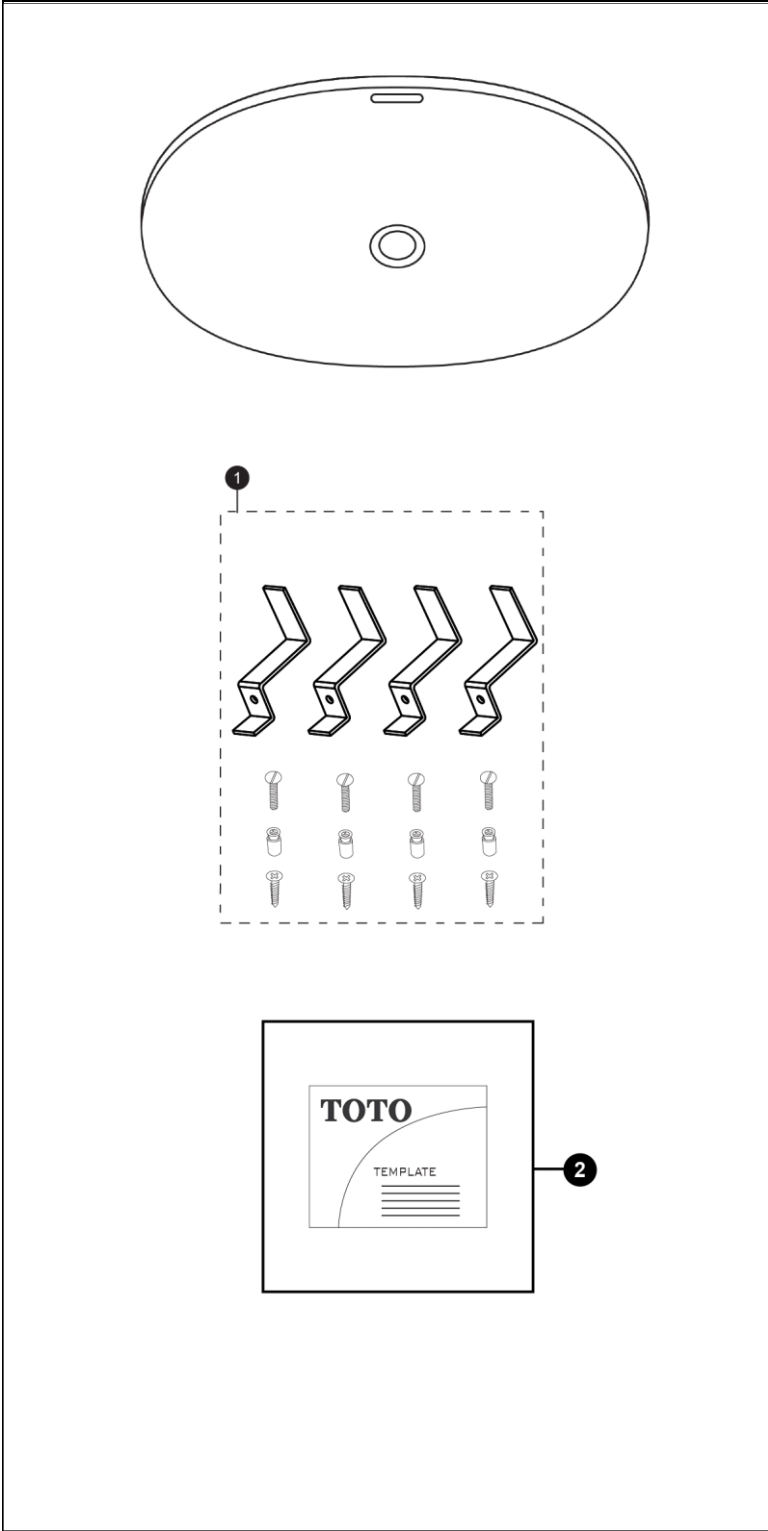

Items	Parts	Description
1	THU230	Mounting Hardware
2	0GU125	Mounting Template

Note:

Product Number Explanations	
Under Counter Lavatory	Colors
(LT) Lavatory	(#01) Cotton
(546) Model	(#03) Bone
(G) SanaGloss (#01, #03, #11, #12 colors only)	(#11) Colonial White
	(#12) Sedona Beige
	(#51) Ebony

Actual Product may vary slightly from illustration.