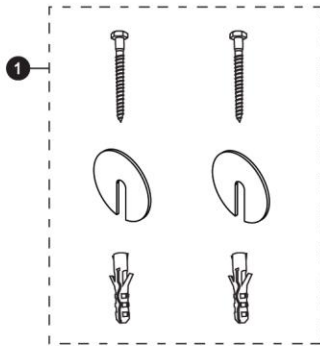

LPT242 & LPT242G

Prominence® Pedestal Lavatory (including CeFIONtect™)

| | | |
|---------|-----------|-----------|
| LPT242 | LPT242.4 | LPT242.8 |
| LT242 | LT242.4 | LT242.8 |
| PT243 | PT243 | PT243 |
| LPT242G | LT242.4G | LPT242.8G |
| LT242G | LPT242.4G | LT242.8G |
| PT243 | PT243 | PT243 |

| Item | Part | Description |
|------|------|-------------|
|------|------|-------------|

| | | |
|---|---------|----------------------|
| 1 | THU125R | Mounting Set |
| 2 | TL510ER | Mounting Set - Floor |

Note:

Product Number Explanations

Pedestal Lavatory

(LPT) Pedestal Lavatory
(242) Model
(.4) 4" Centers
(.8) 8" Centers
(G) CeFIONtect™

Lavatory

(LT) Lavatory
(242) Model
(.4) 4" Centers
(.8) 8" Centers
(G)CeFIONtect™