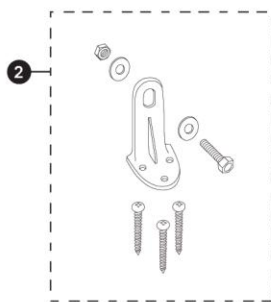

LPT242 & LPT242G

Prominence® Pedestal Lavatory (including CeFIONtect™)

| | | |
|---------|-----------|-----------|
| LPT242 | LPT242.4 | LPT242.8 |
| LT242 | LT242.4 | LT242.8 |
| PT243 | PT243 | PT243 |
| LPT242G | LT242.4G | LPT242.8G |
| LT242G | LPT242.4G | LT242.8G |
| PT243 | PT243 | PT243 |

| Item | Part | Description |
|------|------|-------------|
|------|------|-------------|

| | | |
|---|---------|----------------------|
| 1 | THU125R | Mounting Set |
| 2 | TL510ER | Mounting Set - Floor |

Note:

Product Number Explanations

Pedestal Lavatory

(LPT) Pedestal Lavatory
(242) Model
(.4) 4" Centers
(.8) 8" Centers
(G) CeFIONtect™

Lavatory

(LT) Lavatory
(242) Model
(.4) 4" Centers
(.8) 8" Centers
(G)CeFIONtect™