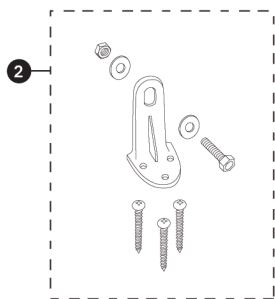

## Pedestal Lavatory

LPT780  
LT780  
PT780

LPT780.4  
LT780.4  
PT780

LPT780.8  
LT780.8  
PT780

Items	Parts	Description
1	THU125R	Mounting Set
2	TL510ER	Mounting Set - Floor

**Note:**

### Product Number Explanations

**Pedestal Lavatory**

(LPT) Pedestal Lavatory  
(780) Model  
(.4) 4" Centers  
(.8) 8" Centers

**Lavatory**

(LT) Lavatory  
(780) Model  
(.4) 4" Centers  
(.8) 8" Centers

**Pedestal**

(PT) Pedestal  
(780) Model

Actual Product may vary slightly from illustration.