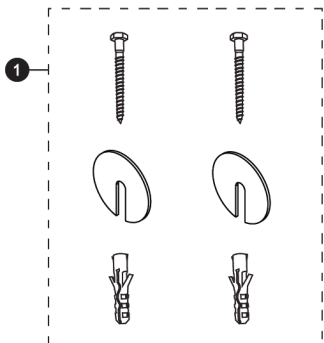

## Pedestal Lavatory

LPT780  
LT780  
PT780

LPT780.4  
LT780.4  
PT780

LPT780.8  
LT780.8  
PT780

Items	Parts	Description
1	THU125R	Mounting Set
2	TL510ER	Mounting Set - Floor

**Note:**

### Product Number Explanations

**Pedestal Lavatory**

(LPT) Pedestal Lavatory  
(780) Model  
(.4) 4" Centers  
(.8) 8" Centers

**Lavatory**

(LT) Lavatory  
(780) Model  
(.4) 4" Centers  
(.8) 8" Centers