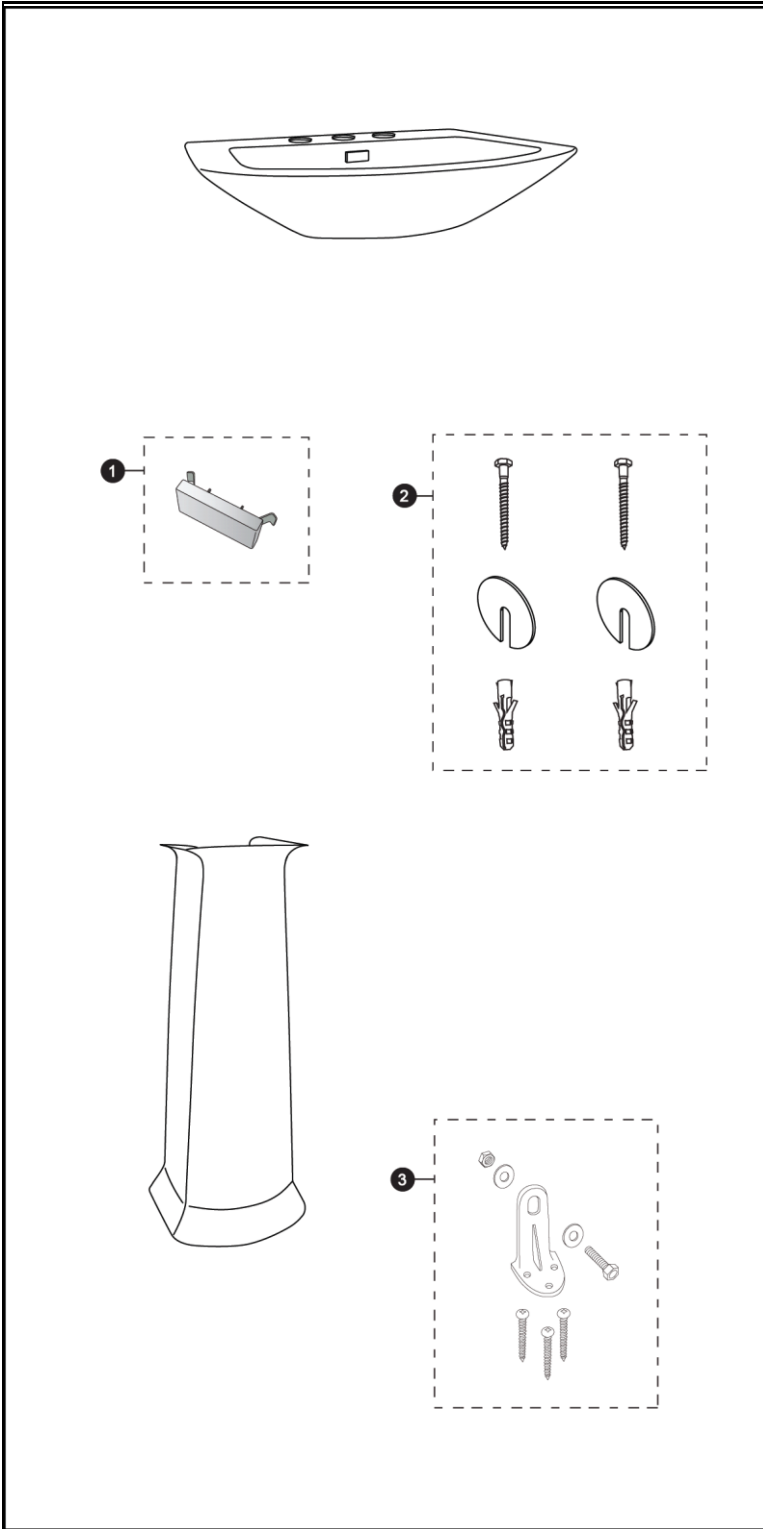

LPT962 LPT962.8
 LT962 LT962.8
 PT962 PT962

Soiree®

Pedestal Lavatory

Items	Parts	Description
1	THU205#CP THU205#BN THU205#PN	Overflow Cover - Polished Chrome Overflow Cover - Brushed Nickel Overflow Cover - Polished Nickel
2	THU125R	Mounting Set
3	TL510ER	Mounting Set - Floor

Note:

Product Number Explanations

Pedestal Lavatory
 (LPT) Pedestal Lavatory
 (962) Model
 (.8) 8" Centers

Lavatory
 (LT) Lavatory
 (962) Model
 (.8) 8" Centers

Pedestal
 (PT) Pedestal
 (962) Model

Actual Product may vary slightly from illustration.