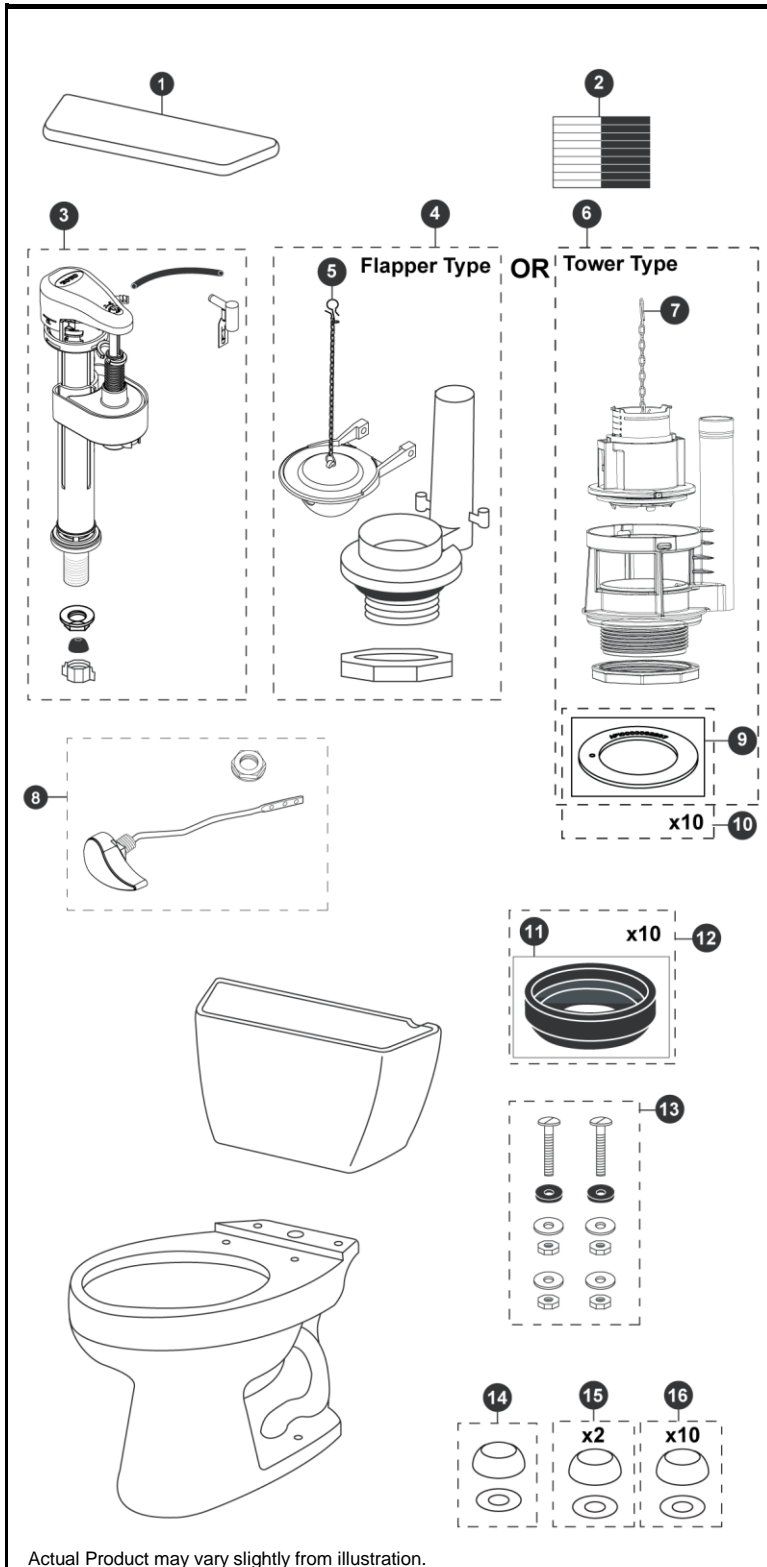

CST744SF.10
C744SF.10
ST743S

Drake® 1.6 Gpf Toilet, Elongated, G-Max®, 10" Rough-In, Universal Height

Item	Part	Description
1	TCU706CR#01	Tank Lid w/ Velcro - Cotton
2	THU107	Velcro Tape
3	TSU53A	Fill Valve
4	THU129P-A	Flush Valve
5	THU500S	Flapper w/ Chain
6	THU443.10B-A	Drain Valve for Tower Type
7	THU440-A	Flush Tower
8	THU068#01	Trip Lever - Cotton
	THU068#CP	Trip Lever - Chrome Plated
	THU068#BN	Trip Lever - Brushed Nickel
	THU068#PN	Trip Lever - Polished Nickel
9	THU407	Seal Gasket (1 piece)
10	THU370	Seal Gasket (10 pieces)
11	9BU024E	3" Tank to Bowl Gasket
12	THU131	Tank to Bowl Gaskets (10 pieces)
13	TSU01D	Tank Mounting Kit
14	THU044#01	Bolt Cap Set - Cotton (1 set)
15	THU044S#01	Bolt Cap Sets - Cotton (2 pieces)
16	THU098#01	Bolt Cap Sets - Cotton (20 pieces)

Note:

Product Number Explanations

Two-Piece Toilet

(CST) Gravity Type Toilet
(744) Model
(S) G-Max®
(F) Universal Height
(.10) 10" Rough-In

Tank

(ST) Tank
(743) Model
(S) G-Max®

Bowl

(C) Bowl
(744) Model
(S) G-Max®
(F) Universal Height
(.10) 10" Rough-In