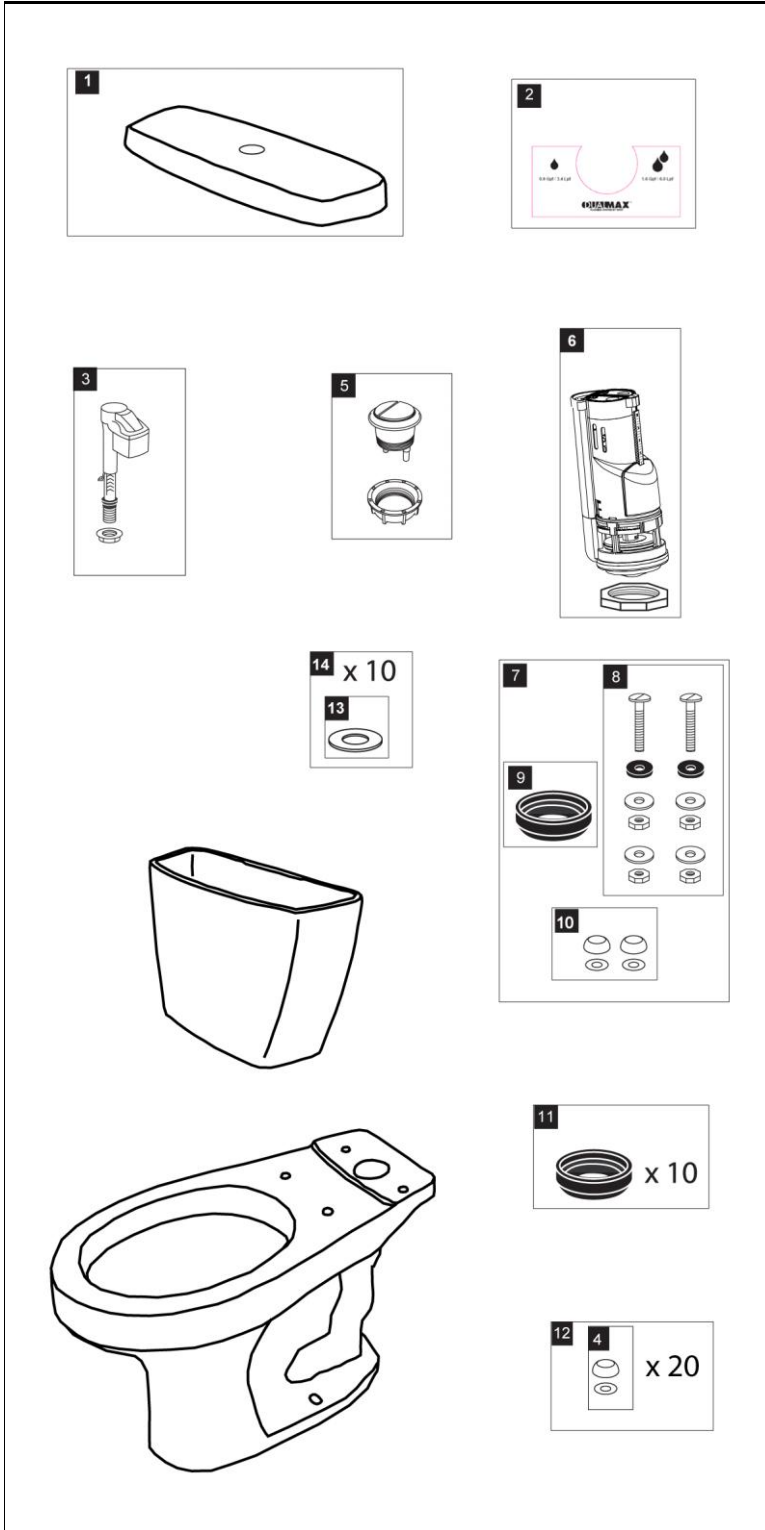

CST406MF
ST405M
C406F

Rowan™

1.6 & 1.0 Gpf Toilet, Elongated Front, Dual-Max®, 12" Rough-In

Items	Parts	Description
1	TCU405CR#01 TCU405CR#03 TCU405CR#11 TCU405CR#12	Tank Lid w/ Velcro Tape - Cotton White Tank Lid w/ Velcro Tape - Bone Tank Lid w/ Velcro Tape - Colonial White Tank Lid w/ Velcro Tape - Sedona Beige
2	0EU103	Push Button Sticker for Tank Lid
3	TSU99A.X	Fill Valve
4	THU044#01 THU044#03 THU044#11 THU044#12	Bolt Cap - Cotton Bolt Cap - Bone Bolt Cap - Colonial White Bolt Cap - Sedona Beige
5	THU420#CP	Push Button with nut - Chrome Plated
6	THU362-A	Flush Tower for Dual Flush Tank
7	THU041-1	Parts Bag for 2" Tank
8	TSU01D	Tank Mounting Kit
9	9BU014E	2" Tank to Bowl Gasket
10	THU044S#01 THU044S#03 THU044S#11 THU044S#12	Bolt Cap Set - Cotton White (2 pieces) Bolt Cap Set - Bone (2 pieces) Bolt Cap Set - Colonial White (2 pieces) Bolt Cap Set - Sedona Beige (2 pieces)
11	THU102	2" Tank to Bowl Gasket (10 pieces)
12	THU098#01 THU098#03 THU098#11 THU098#12	Bolt Cap Sets - Cotton White (20 pieces) Bolt Cap Sets - Bone (20 pieces) Bolt Cap Sets - Colonial White (20 pieces) Bolt Cap Sets - Sedona Beige (20 pieces)
13	9BU088E	Flush Valve Gasket
14	THU348	Flush Valve Gasket (10 pieces)

Note:

Product Number Explanations

Two-Piece Toilet

(CST) Gravity Type Toilet
(405) Model
(M) Dual-Max®
(F) Universal Height

Tank

(ST) Tank
(405) Model
(M) Dual-Max®

Bowl

(C) Bowl
(406) Model
(F) Universal Height