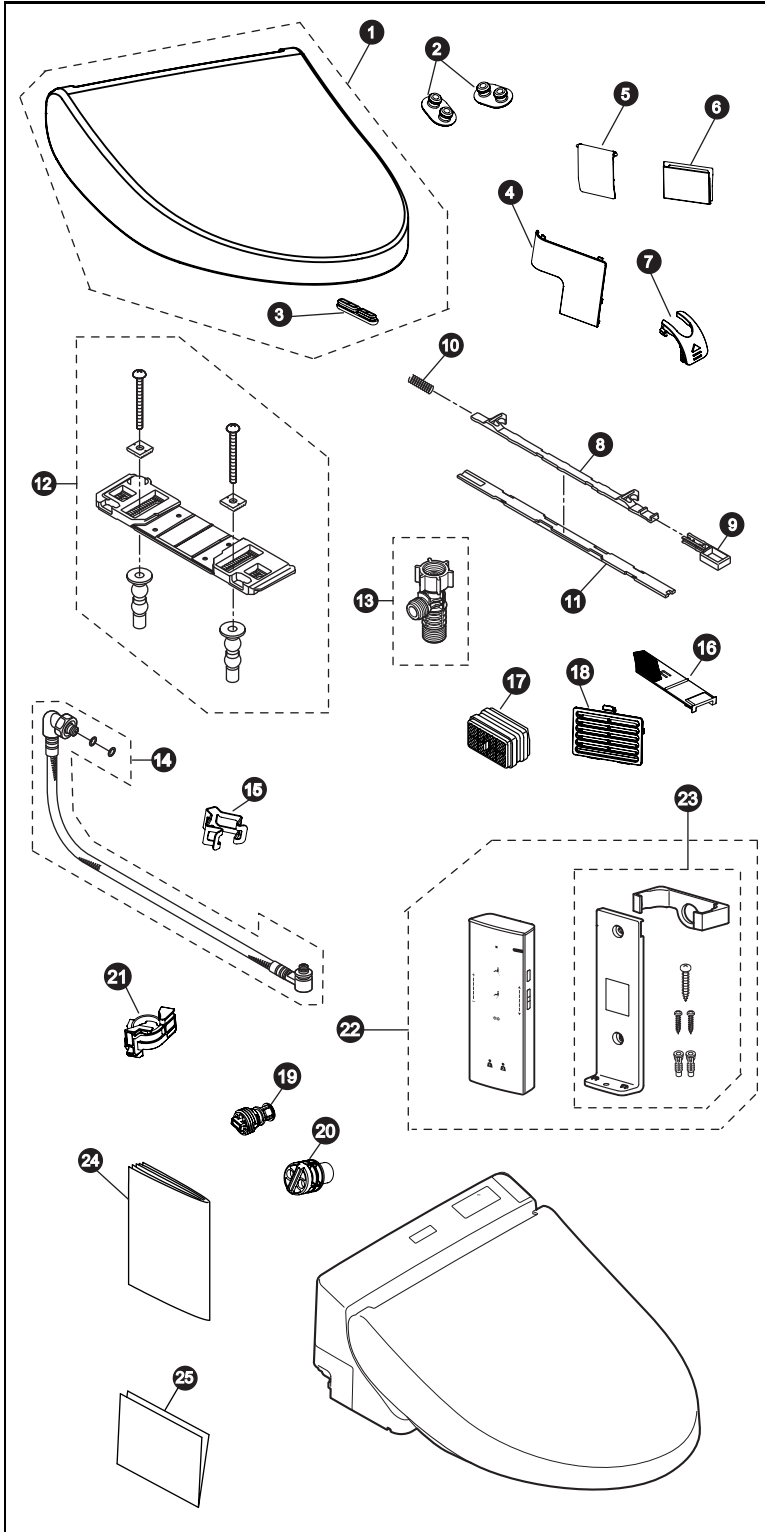

SW2043(R) & SW2044

WASHLET® C200

SW2043 Round
SW2043R Round
SW2044 Elongated

Items	Parts	Description
1	THU9804#01	Lid Assembly (Elongated: SW2044) - Cotton
	THU9804#12	Lid Assembly (Elongated: SW2044) - Sedona Beige
	THU9805#01	Lid Assembly (Round: SW2043) - Cotton
	THU9805#12	Lid Assembly (Round: SW2043) - Sedona Beige
	THU6316#01	Lid Assembly (Round: SW2043R) - Cotton
	THU6316#12	Lid Assembly (Round: SW2043R) - Sedona Beige
2	THU9337	Seat Bumpers
3	THU9806	Lid Bumper
4	THU9813#01	Drain Plug Cover - Cotton
	THU9813#12	Drain Plug Cover - Sedona Beige
5	THU9810	Wand Door
6	THU9811	Dryer Door
7	THU9816	Flush Connection Cover
8	THU9363	Lever
9	THU9848	Lever Button
10	THU9480	Lever Spring
11	THU9847	Lever Cover
12	THU9492	Base Plate Assembly
13	THU6234	T-Connector
14	THU9831	Water Supply Hose
15	THU9484	Quick Connection Clip
16	THU9619	Deodorizer Air Filter
17	THU9476	Deodorizer Cartridge
18	THU9814	Deodorizer Louver
19	THU9833	Water Strainer
20	THU9341	Drain Plug
21	THU9846	Water Supply Connection Cover
22	THU9851	Remote Control Assembly
23	THU9853	Remote Control Hanger Assembly
24	THU9854	Instruction Manual
25	THU9856	Installation Manual

Note:

Product Number Explanations

WASHLET® Seat

(SW) WASHLET®
(2043) Round Model
(2043R) Round Model
(2044) Elongated Model

Colors

(#01) Cotton
(#12) Sedona Beige

Actual Product may vary slightly from illustration.