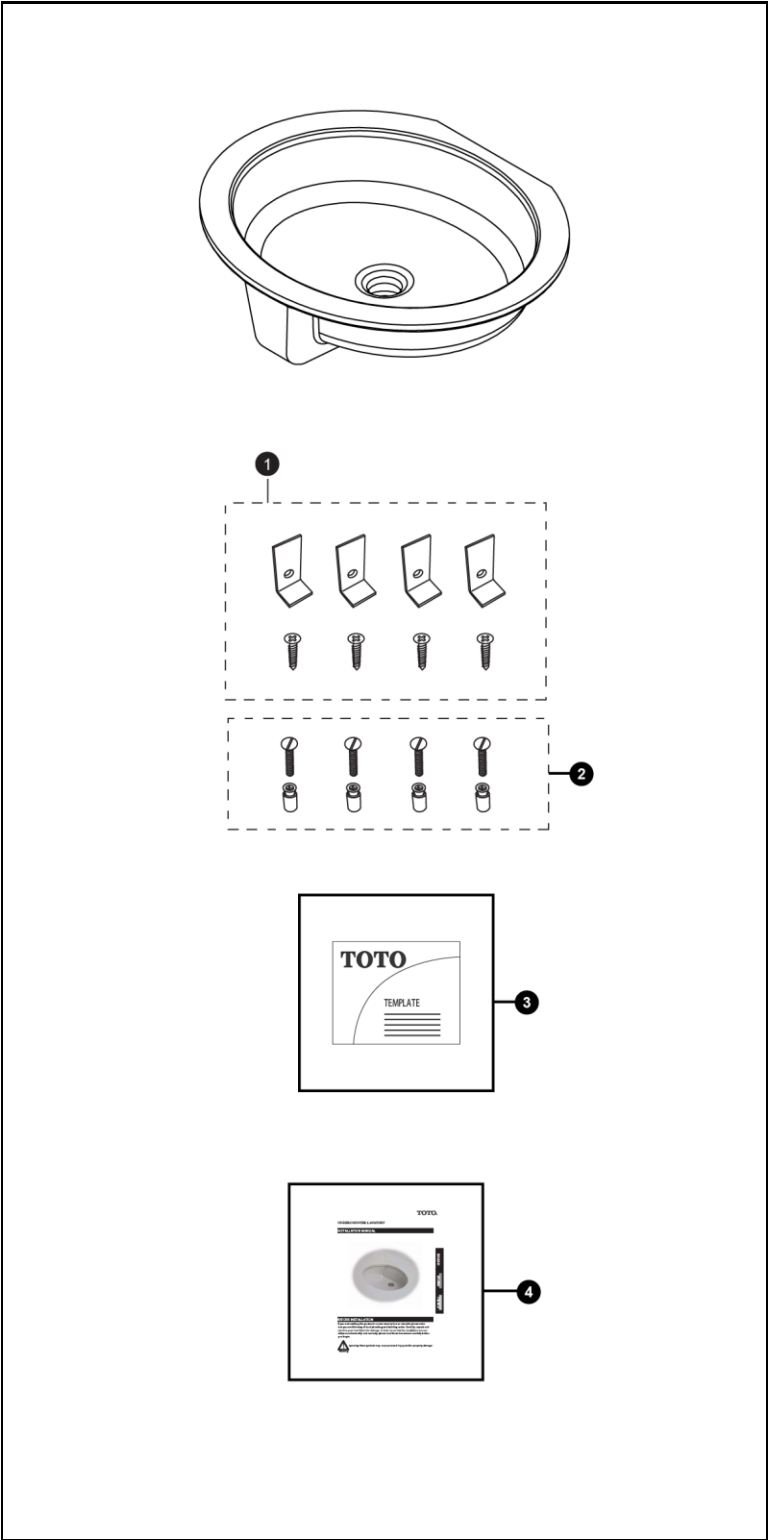

**Atherton™
Under Counter Lavatory**

Item	Part	Description
1	THU408	Mounting set, UC lav, standard rim
2	THU410	Anchor set, UC lav, hard surface
3	0GU531	Mounting template
4	0GU035-5	Installation and Owner's Manual, UC lav

Note:

Product Number Explanations	
Under Counter Lavatory	Colors
(LT) Lavatory (231) Model	(#01) Cotton

Actual Product may vary slightly from illustration.