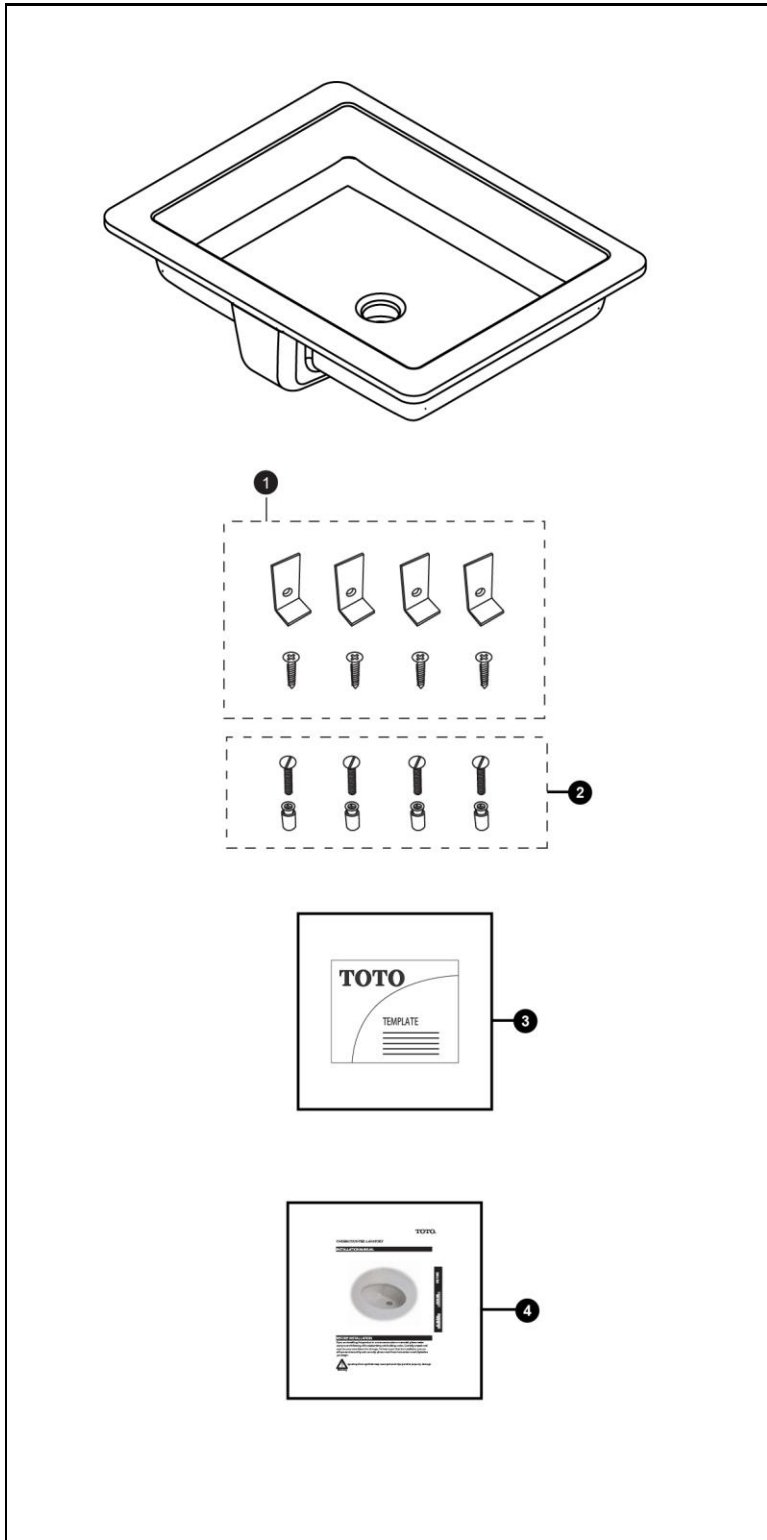

Atherton™ Undercounter Lavatory

Item	Part	Description
1	THU408	UC lav hardware, L bracket set
2	THU410	Solid surface lead anchor screws
3	0GU533	Mounting Template
4	0GU035-5	Installation Instructions - Under Counter

Note:

Product Number Explanations	
Under Counter Lavatory	Colors
(LT) Lavatory (221) Model	(#01) Cotton

Actual Product may vary slightly from illustration.