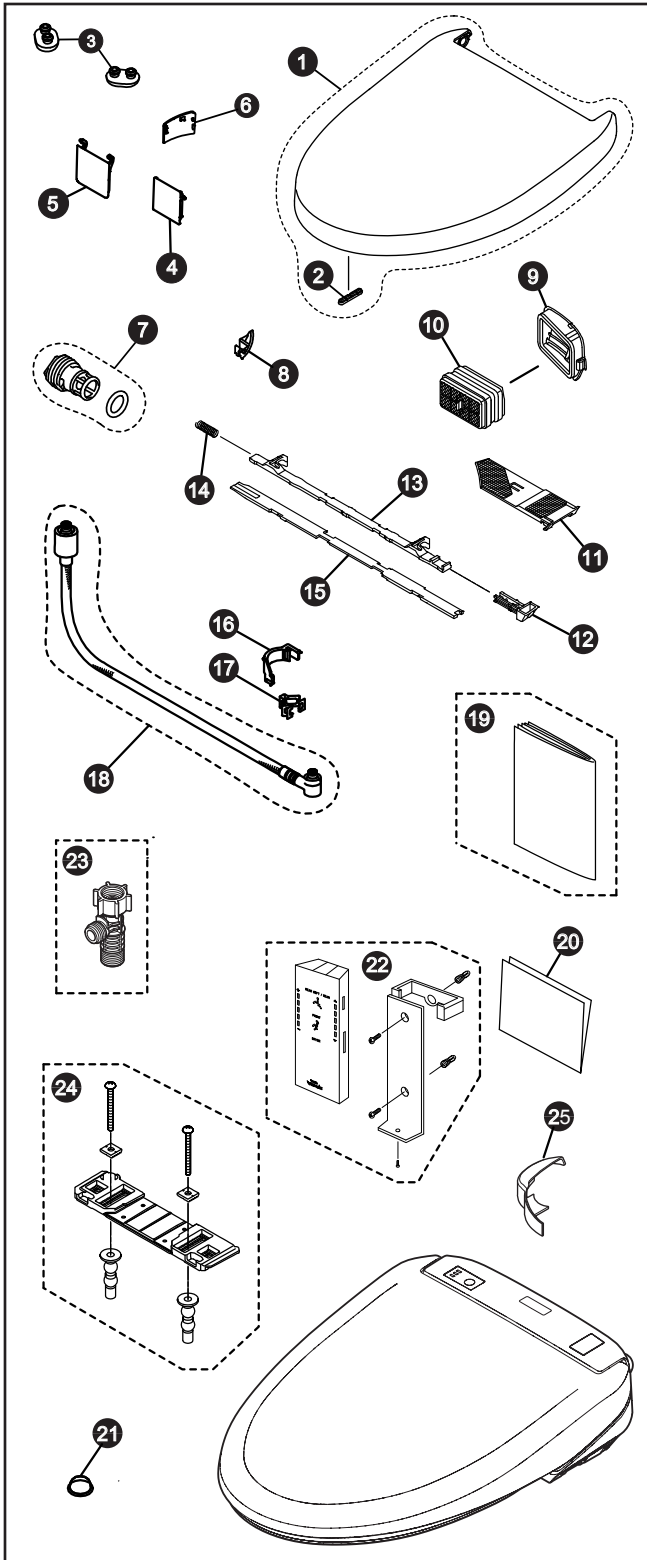

SW574T20/SW584T20

SW574T20 - S300e Washlet+
SW584T20 - S350e Washlet+

Washlet® S300e/S350e - Washlet+

Item	Part	Description
1	THU9414#01	S300e Lid (Elongated) - Cotton White
	THU9412#01	S350e Lid (Elongated) - Cotton White
2	THU9416	Lid Bumper
3	THU9419	Seat Bumper (2)
4	THU9432#01	Dryer Door - Cotton White
5	THU9433#01	Wand Door - Cotton White
6	THU9423#01	Water Drain Cover - Cotton White
7	THU9445	Water Filter Drain Valve
8	THU9471	Cover
9	THU9474	Deodorizer Louver
10	THU9476	Deodorizer Catalyst
11	THU9477	Deodorizer Air Filter
12	THU9478	Lever Switch
13	THU9479	Lever Assembly
14	THU9480	Lever Spring
15	THU9481	Lever Cover
16	THU9862	Water Supply Connection Cover
17	THU9484	Water Supply Connection Clip
18	THU9860	Water Supply Hose
19	THU9486	Instruction Manual Packet
20	THU9866	Installation Manual
21	THU9488	Top Lid Cushion
22	THU9489	S350e Remote Control
	THU9490	S300e Remote Control
23	THU6234	T-Connector
24	THU9865	Baseplate Assembly
25	THU9863	Hole Cover

Product Number Explanations

Toilet & Seat Combo

(SW) Washlet®
(574) S300e Elongated
(584) S350e Elongated
(T20) Washlet+

Colors

(#01) Cotton White