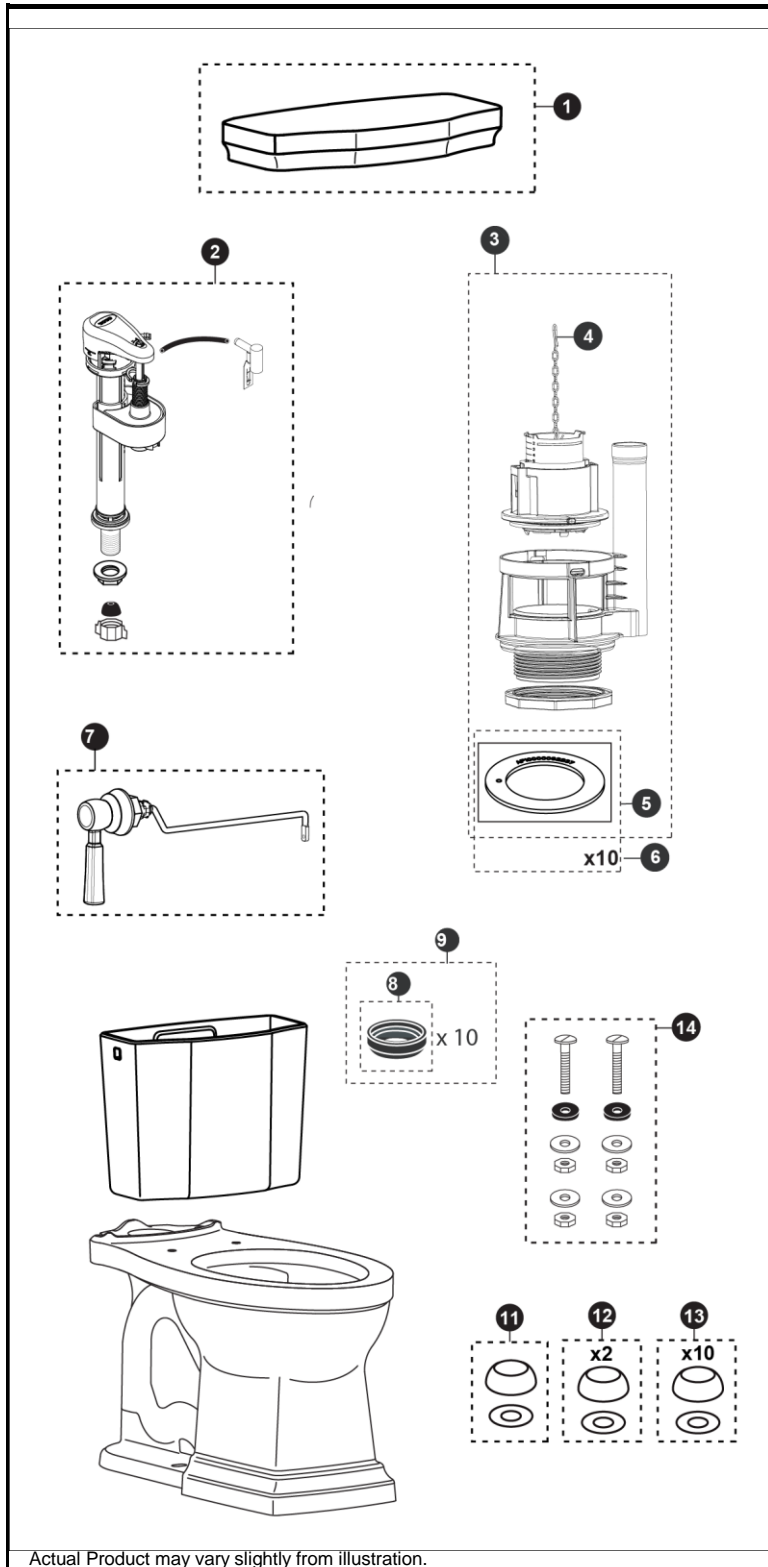

CST404CEF, CST404CEFG & CST404CEFRG

CST404CEF
C404CUF
ST403E

CST404CEFG
C404CUFG
ST403E

CST404CEFRG
C404CUFG
ST403ER

Promenade II® 1.28 Gpf Toilet, Elongated, Tornado Flush™, Universal Height (including CeFiONtect™ & Right Hand Trip Lever)

Item	Part	Description
1	TCU403CR#01	Tank Lid w/ gasket - Cotton
	TCU403CR#03	Tank Lid w/ gasket - Bone
	TCU403CR#11	Tank Lid w/ gasket - Colonial White
	TCU403CR#12	Tank Lid w/ gasket - Sedona Beige
	TCU403CR#51	Tank Lid w/ gasket - Ebony
2	TSU53A	Fill Valve
3	THU443.15K-A	Drain Valve
4	THU440-A	Flush Tower
5	THU407	Seal Gasket (1 piece)
6	THU370	Seal Gasket (10 pieces)
7	THU458#CP	Trip Lever - Chrome Plated
	THU458#01	Trip Lever - Cotton
	THU458#BN	Trip Lever - Brushed Nickel
	THU458#PB	Trip Lever - Polished Brass
	THU458#PN	Trip Lever - Polished Nickel
	THU487#CP	Trip Lever - Chrome Plated Right Hand
8	9BU024E	Tank to Bowl Gasket
9	THU131	Tank to Bowl Gasket (10 pieces)
10	TSU01D	Tank Mounting Kit
11	THU044#01	Bolt Cap Set - Cotton (1 set)
	THU044#03	Bolt Cap Set - Bone (1 set)
	THU044#11	Bolt Cap Set - Colonial White (1 set)
	THU044#12	Bolt Cap Set - Sedona Beige (1 set)
	THU044#51	Bolt Cap - Ebony (1 set)
12	THU044S#01	Bolt Cap - Cotton (2 set)
	THU044S#03	Bolt Cap - Bone (2 set)
	THU044S#11	Bolt Cap - Colonial White (2 set)
	THU044S#12	Bolt Cap - Sedona Beige (2 set)
	THU044S#51	Bolt Cap - Ebony (2 set)
13	THU098#01	Bolt Cap & Base - Cotton (10 sets)
	THU098#03	Bolt Cap & Base - Bone (10 sets)
	THU098#11	Bolt Cap & Base - Colonial White (10 sets)
	THU098#12	Bolt Cap & Base - Sedona Beige (10 sets)
	THU098#51	Bolt Cap & Base - Ebony (10 sets)

Note:

Product Number Explanations

Two-piece Toilet

(CST) Gravity type toilet
(404) Toilet Model
(C) Tornado Flush™
(E) 1.28gpf / 4.8Lpf
(F) Universal Height
(G)CeFiONtect™
(R) Right Hand Trip Lever

Tank

(ST) Tank
(403) Model
(E) E-Max®
(R) Right Hand Trip Lever

Bowl

(C)Bowl
(404) Model
©Tornado Flush™