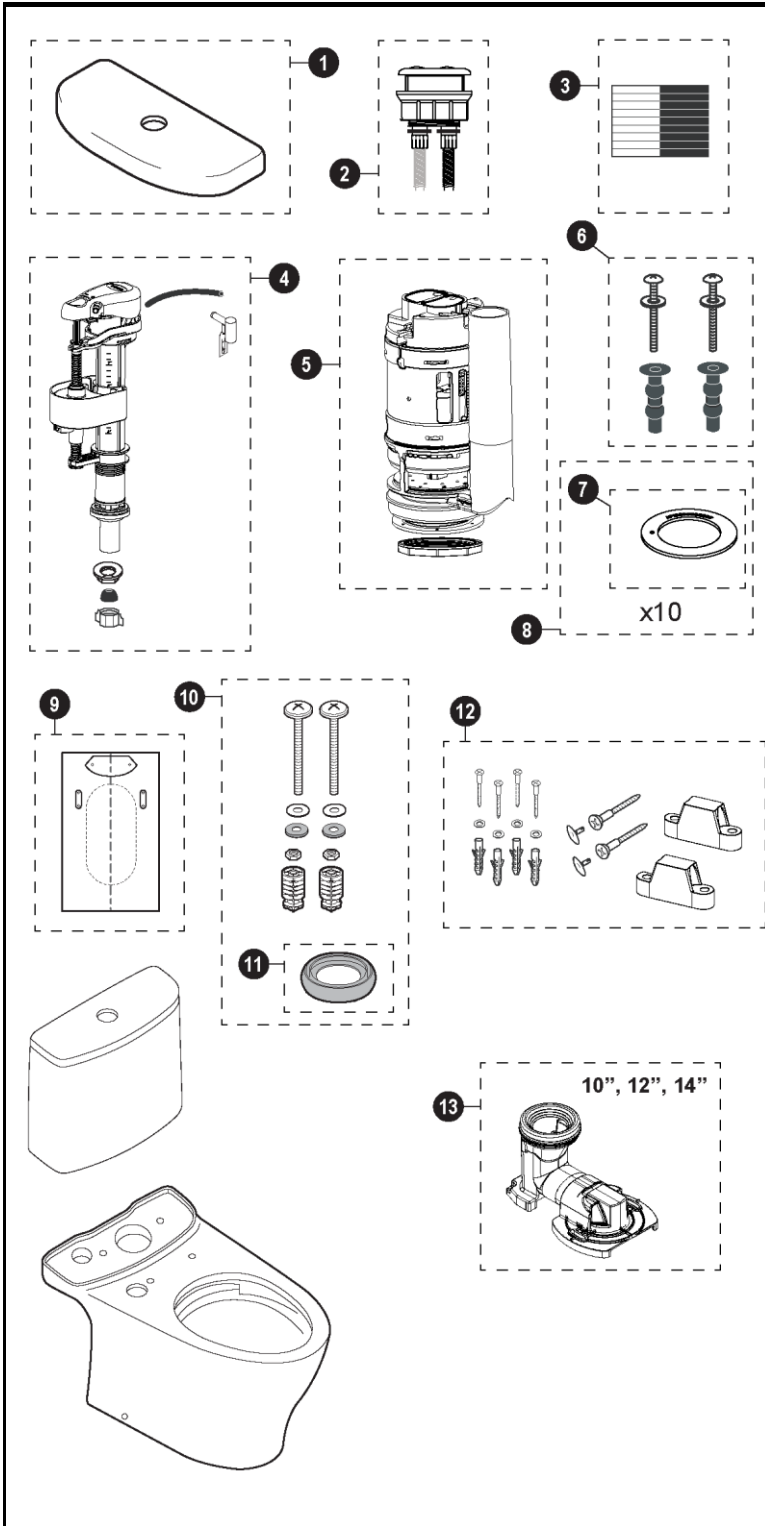

CST446CUMFG
CT446CUFG
ST446UMA

Aquia® IV 1G
1.0 & 0.8 Gpf Dual Flush Toilet, Elongated,
DynaMax Tornado Flush®, Universal Height,
Unifit Rough-in & CeFiONtect®

Actual Product may vary slightly from illustration.

Item	Part	Description
1	TCU446CRU#01	Tank Lid - Cotton
	TCU446CRU#03	Tank Lid - Bone
	TCU446CRU#11	Tank Lid - Colonial White
	TCU446CRU#12	Tank Lid - Sedone Beige
	TCU446CRU#51	Tank Lid - Ebony
2	THU735#01-A	Push Button Assembly - Cotton
	THU735#BN-A	Push Button Assembly - Brushed Nickel
	THU735#CP-A	Push Button Assembly - Chrome Plated
	THU735#PN-A	Push Button Assembly - Polished Nickel
3	THU107	Velcro Tape
4	TSU83.07-A	Fill Valve
5	THU737R-A	Flush Valve Assembly, 1.28gpf
6	THU651N	Seat Top Mounting Hardware
7	9BU112E-A	Seal Gasket for Flush Valve (1 piece)
8	THU744	Seal Gasket for Flush Valve (10pieces)
9	0GU181-A	12" Unifit Rough-in Template
	0GU182-A	10" & 14" Unifit Rough-in Template
10	THU741-A	Tank to Bowl Mounting Hardware
11	9BU109E-A	Tank to Bowl Gasket
12	THU742#01-A	Toilet Mounting Hardware (for #01 & #11)
	THU742#03-A	Toilet Mounting Hardware
	THU742#12-A	Toilet Mounting Hardware
	THU742#51-A	Toilet Mounting Hardware
13	TSU08W.10	Unifit Rough-in 10"
	TSU08W.12	Unifit Rough-in 12"
	TSU08W.14	Unifit Rough-in 14"

Note:

Product Number Explanations

Two-piece Toilet

(CST) Gravity Type Toilet
(446) Model
(C) DynaMax Tornado Flush®
(U) 1.0gpf
(M) Dual Flush
(F) Universal Height
(G) CeFiONtect®

Tank

(ST) Tank
(446) Model
(U) 1.0gpf
(M) Dual Flush