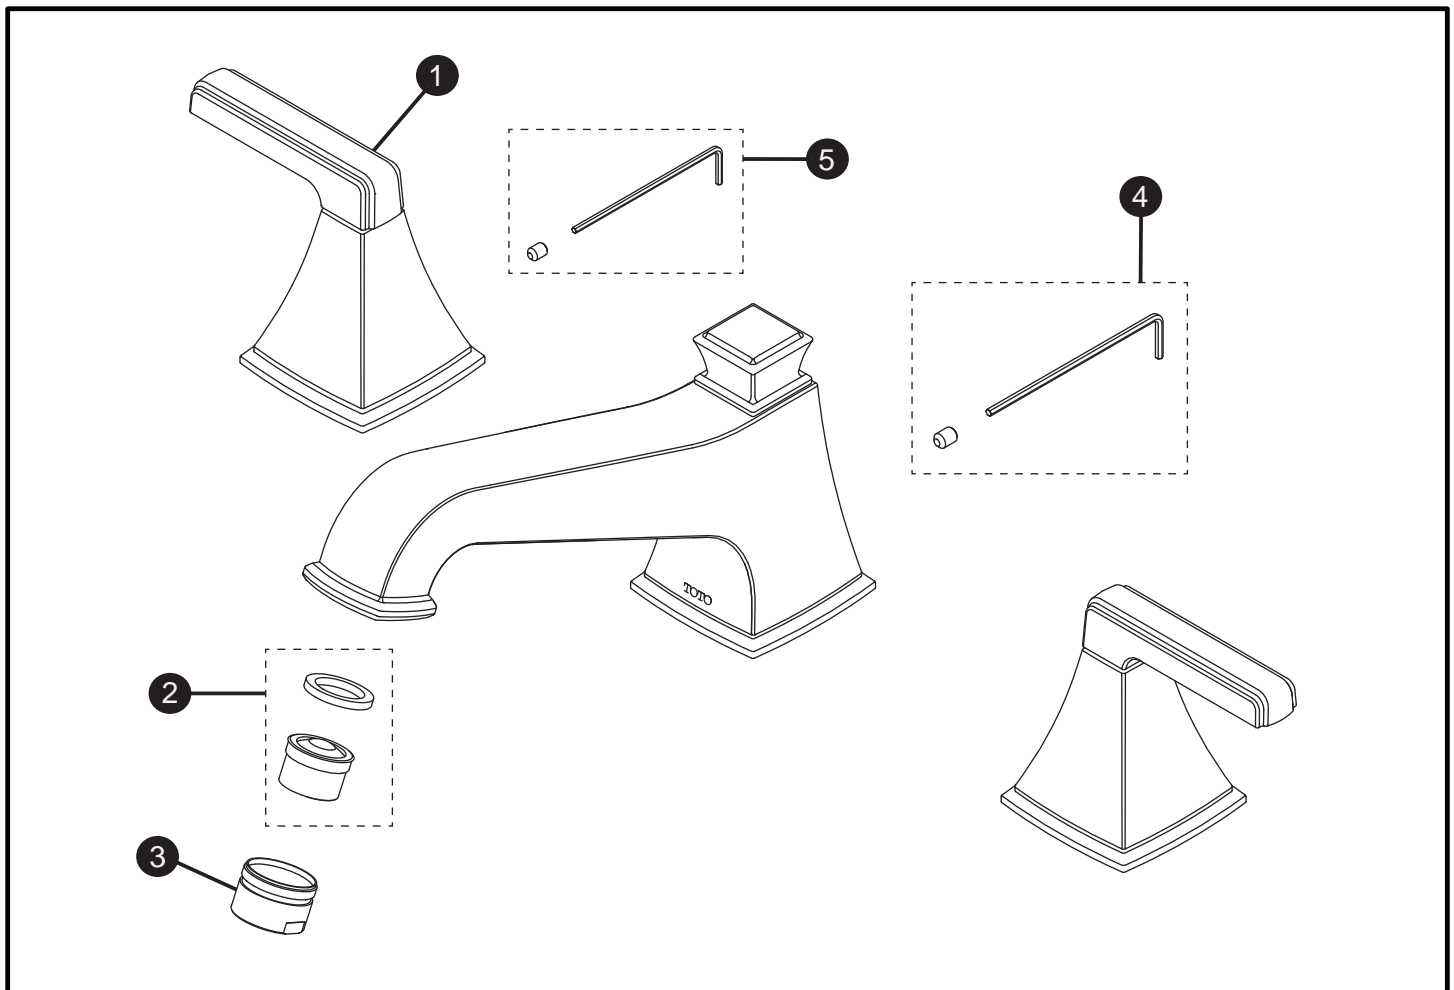

Connelly™  
Three-Hole Roman Tub Trim

Item	Part	Description
1*	THP4936#\$\$	Handle Assembly
2	THP4811	Flow Insert and Gasket
3*	THP4919#\$\$	Housing
4	THP4882	Set Screw and Hex Wrench (for spout)
5	THP4949	Set Screw and Hex Wrench (for handle)

\* Please specify finish when ordering

LEGEND
\$\$ = Denotes Finish
#CP = Polished Chrome
#BN = Brushed Nickel
#PN = Polished Nickel