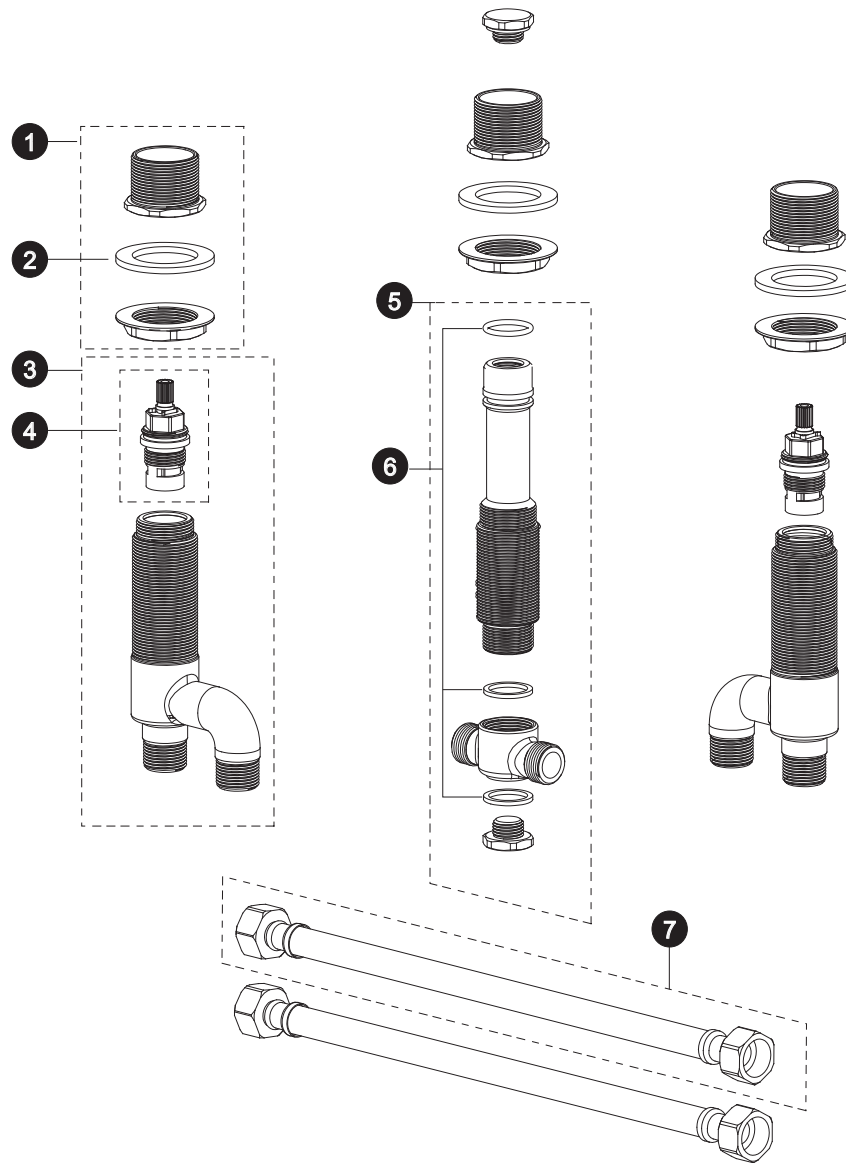

**Guinevere™  
Deck-mount Bath Faucet -  
Valve Only**

Item	Part	Description
1	THP4109	VALVE ADAPTER
2	THP4042	GASKET
3	THP4043	VALVE ASSEMBLY
4	THP4021	CERAMIC CARTRIDGE
5	THP4110	VALVE STEM
6	THP4047	O-RINGS & GASKETS
7	THP4049	FLEX HOSE