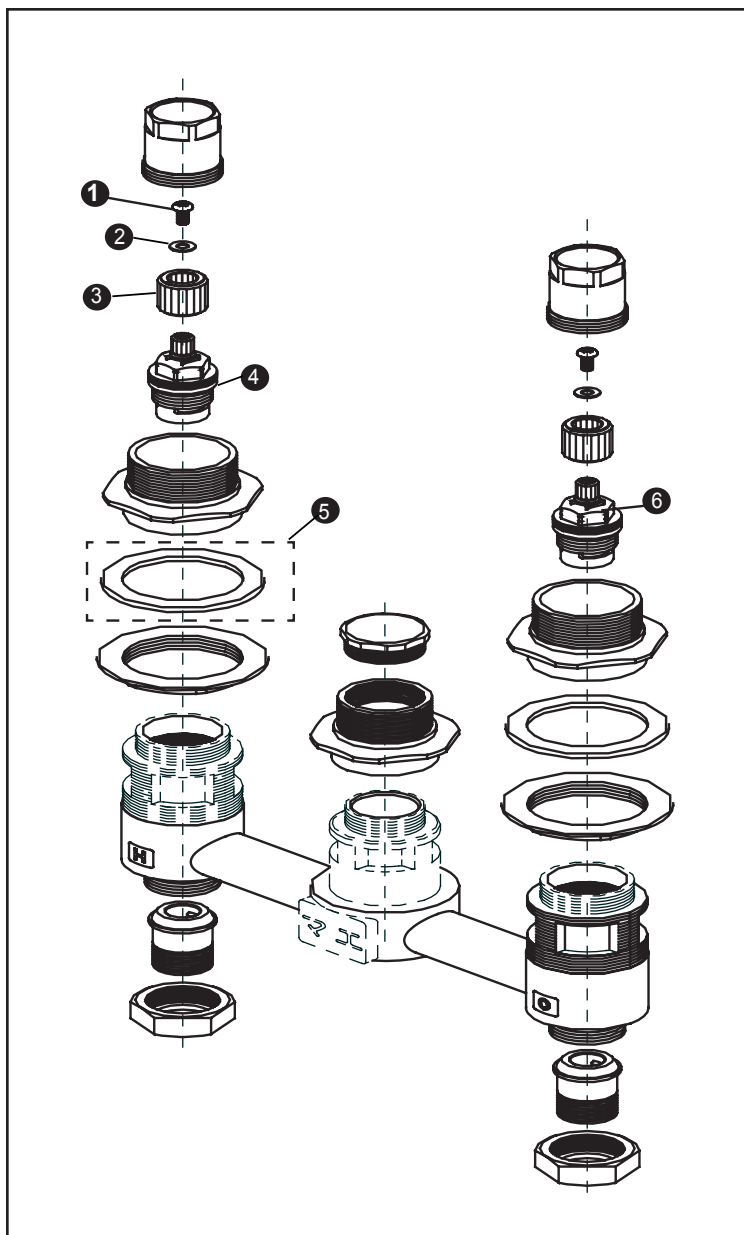

# KIWAMI® RENESSE® Deck-Mounted Bath Faucet Valve

Item	Part	Description
1	THP4781	Screw
2	THP4782	Washer
3	THP4783	Adapter/Stem
4	THP4021	Cartridge (Hot)
5	THP4784	Gasket
6	THP4040	Cartridge (Cold)