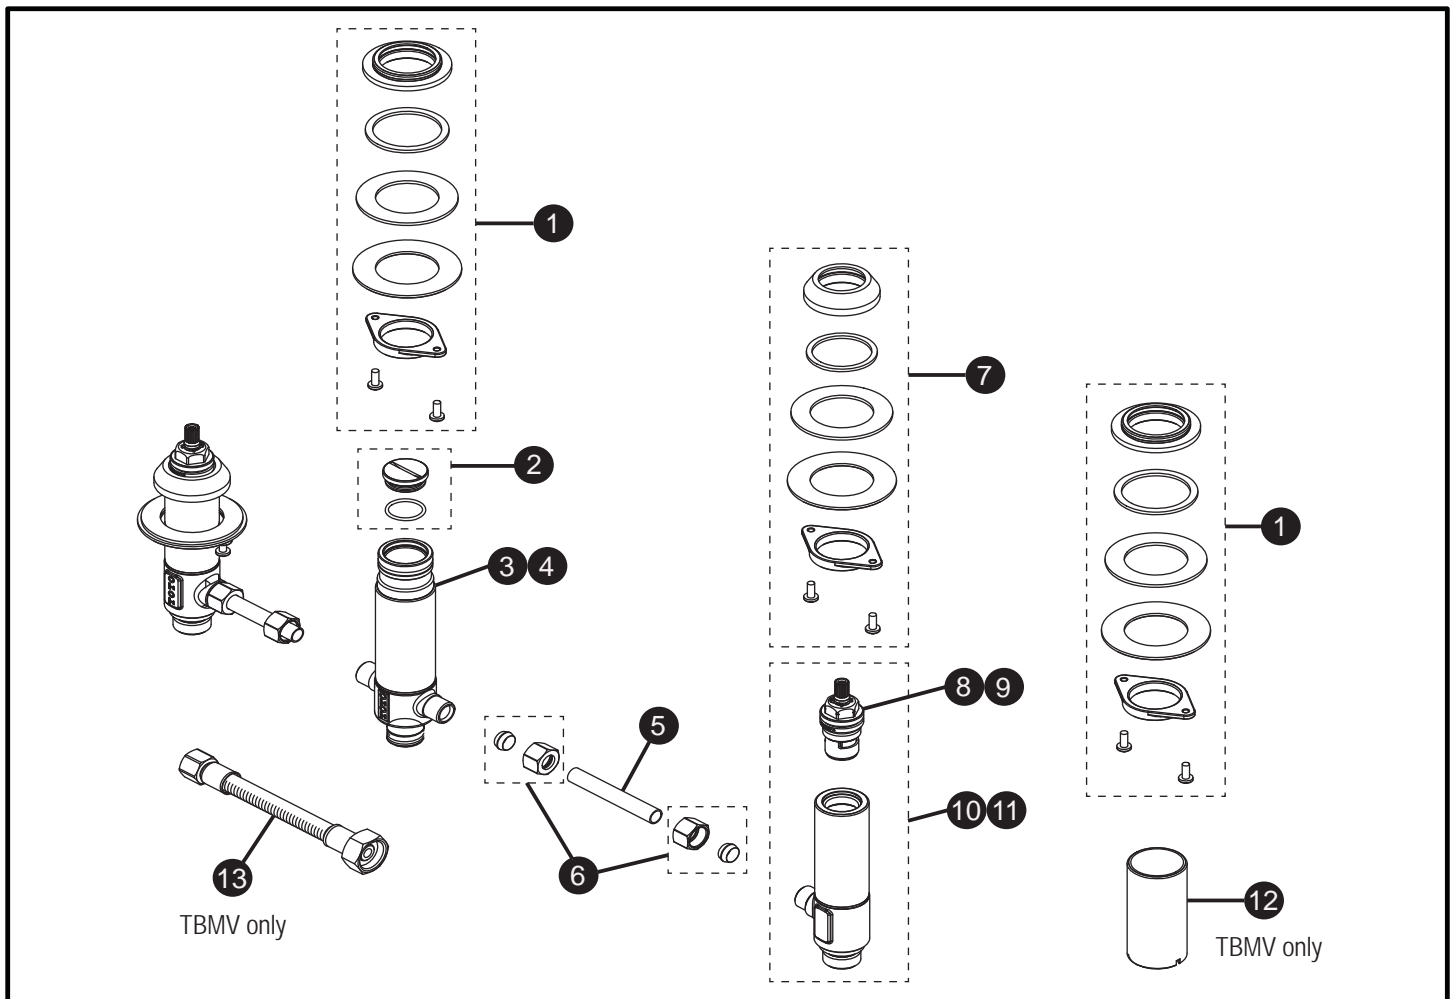

Three-Hole Roman Tub Rough-In  
Four-Hole Roman Tub Rough-In

Item	Part	Description
1	THP4891	Diverter Hardware Set
2	THP4892	Plug with O-ring
3	THP4896	Diverter Assembly, TBMT
4	THP4897	Diverter Assembly, TBMV
5	THP4894	Copper Tube, 6"
6	THP4893	Compression Fitting Sets (2 each)
7	THP4863	Valve Hardware Set
8	THP4865	Cartridge, Hot
9	THP4864	Cartridge, Cold
10	THP4867	Valve Assembly, Hot
11	THP4866	Valve Assembly, Cold
12	THP4895	Mounting Pipe for Handshower Outlet
13	THP4890	Leader Hose