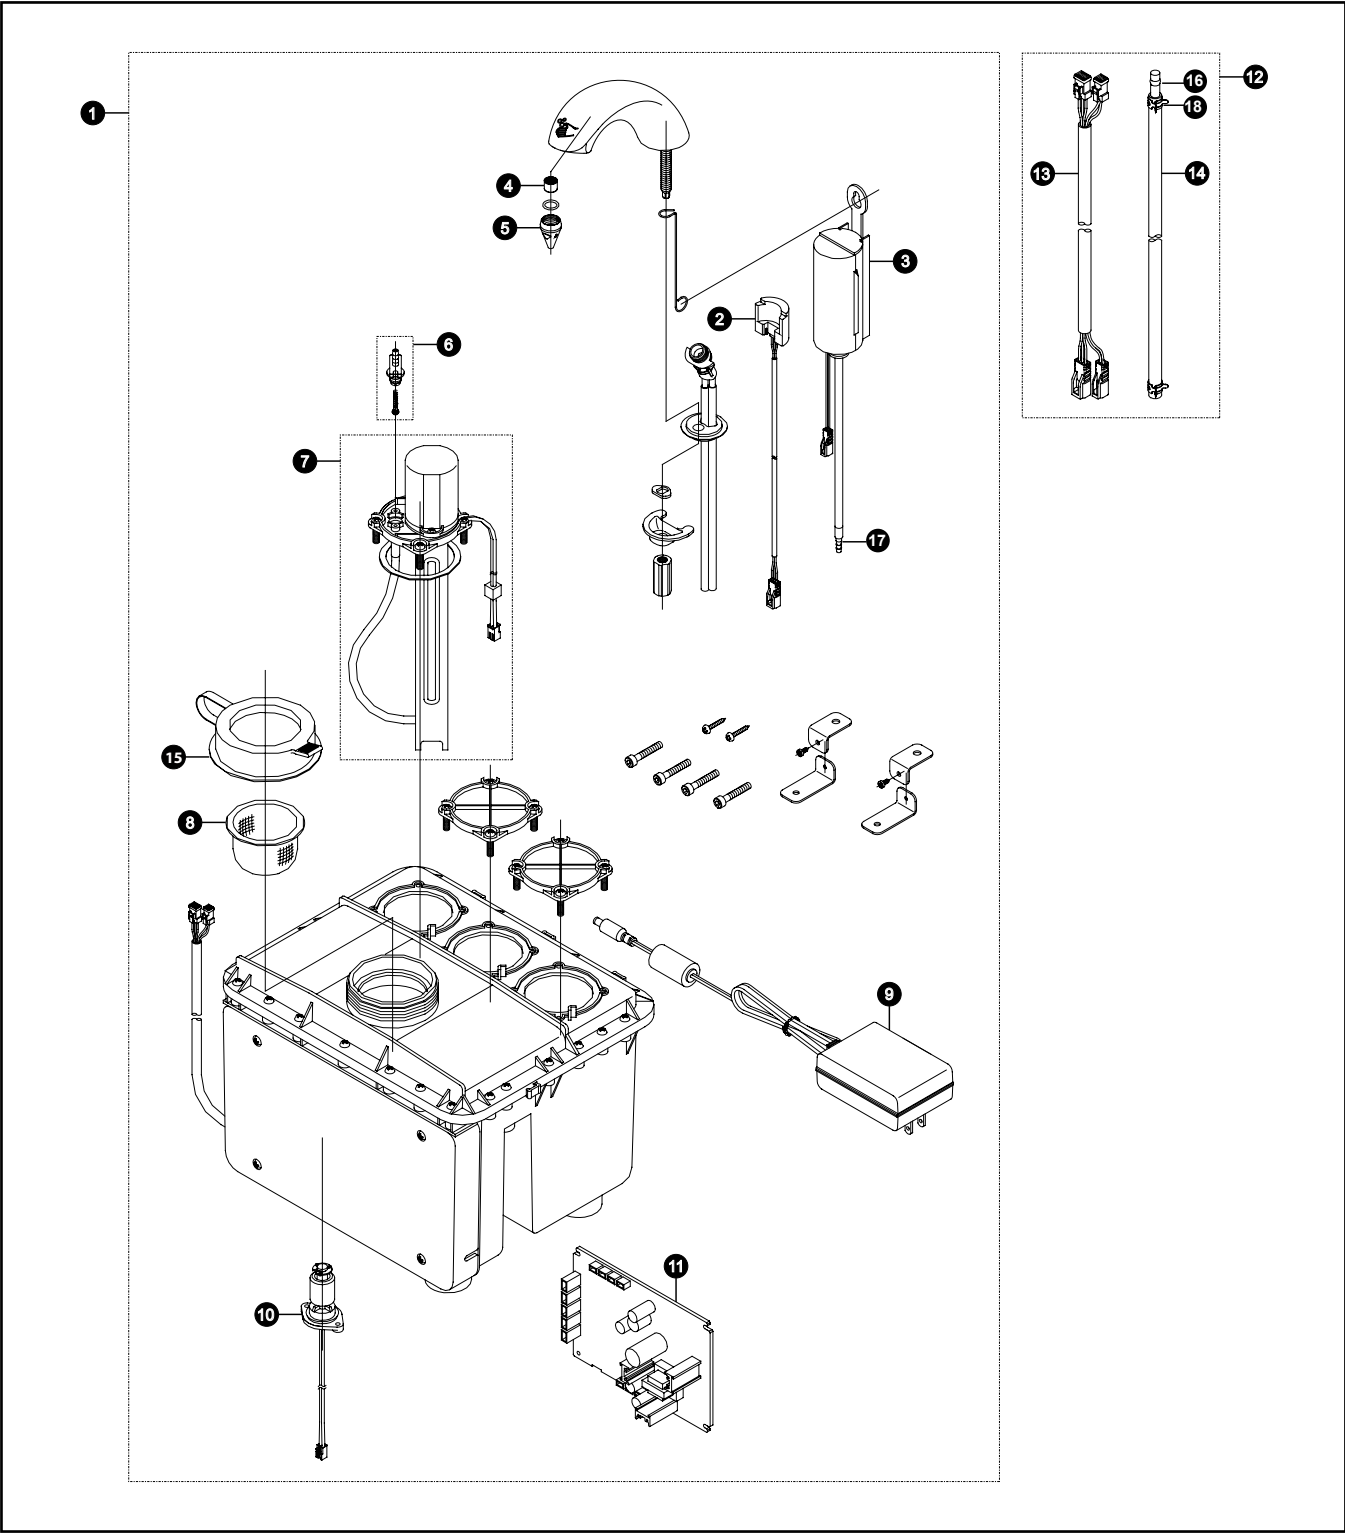

TES1ADC-05
TES121MV100
TN80-1V00

TOTO Soap Dispenser
Single Spout, Single Hole Mount
5 Meter Connection Cable

TES1ADC-05
 TES121MV100
 TN80-1V100

TOTO Soap Dispenser Single Spout, Single Hole Mount 5 Meter Connection Cable

Item	Part	Description
1	TES121MV100	Eco Soap Dispenser w/one Spout
2	58118R	Sensor
3	54093	Air Pump
4	95843	Inside Tube
5	231511T1	Nozzle
6	190522R	Check Valve
7	54090RT1	Soap Pump
8	66506	Strainer - Base Unit
9	55067ST1	AC Adapter
10	54091	Level Sensor
11	55092T1	Controller
12	TN80-1V100	Tube Cord Unit - 5m
13	56102RT2	Sensor & Air Pump Cords (5m = 16.4ft)
14	92461T1	Liquid Soap Tube (5m = 16.4ft)
15	THP4796A	Cap, 1 Gallon Tank
16	THP3059	Soap Tube Connector (Metal)
17	THP3060	Air Tube Connector (Plastic)
18	THP3061	Hose Clamp

Note:

Replacement EcoSoap 1 gallon container @ 4 qty use TSFB1.
 Replacement EcoSoap 5 gallon container @ 1 qty use TSFB5.

Product Number Explanations

Soap Dispenser

- (T) Fitting
- (E) Electronic
- (S) Soap Dispenser
- (1) One Spout
- (A) AC Transformer
- (D) Dispenser
- (C) Chrome Finish
- (05) 5M Cable