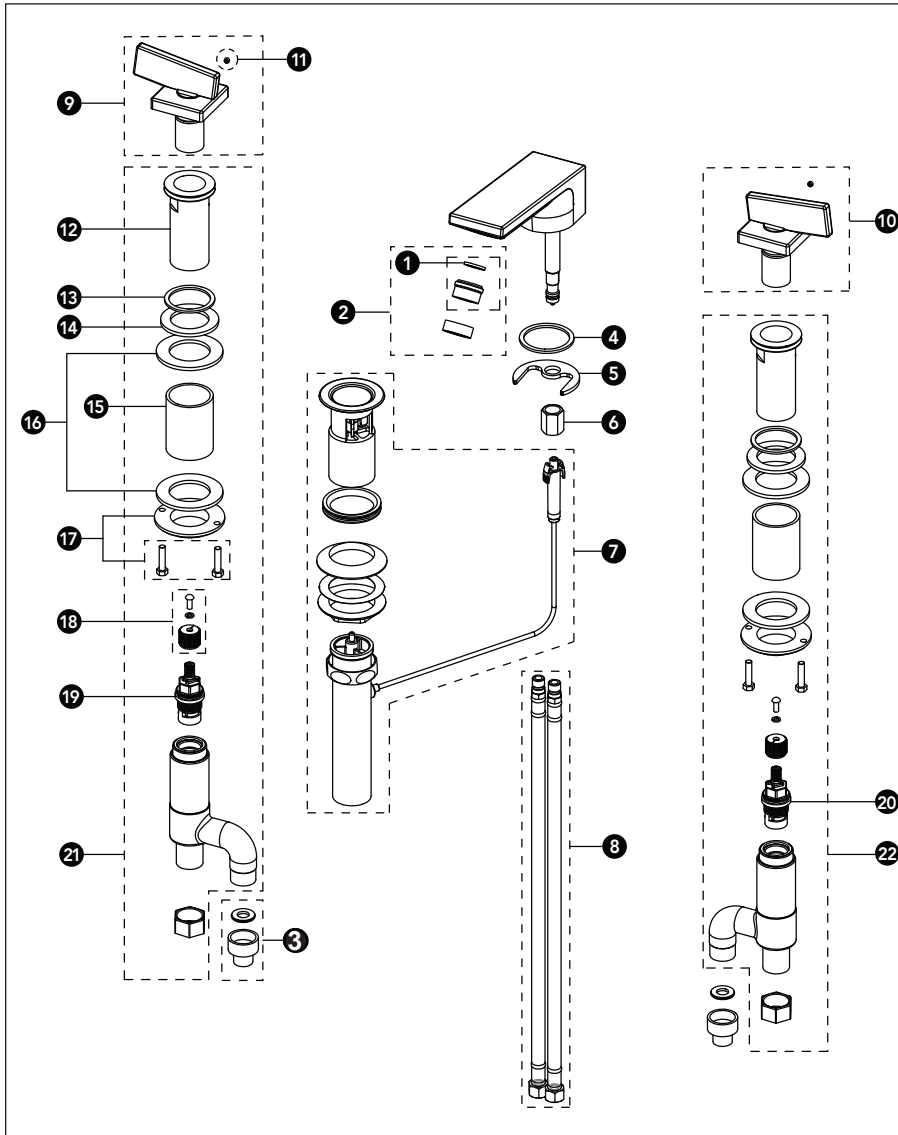

Widespread Lavatory Faucet, 8" Center

Item	Part	Description
1	THP4857	Rubber Gasket & Aerator
2	THP4499#\$\$	Aerator & Housing Set
3	THP4690	Hose Adapter & Gasket
4	THP4686	Foam Gasket
5	THP4687	Mounting Bracket
6	THP4688	Mounting Nut
7	THP4689#\$\$	Drain Assembly
8	THP4407	Flex Hoses (2)
9	THP4691#\$\$	Lever Handle (Hot)
10	THP4692#\$\$	Lever Handle (Cold)
11	THP4167	Set Screw
12	THP4169	Deck Adapter
13	THP4019	Foam Gasket
14	THP4042	Rubber Washer
15	THP4172	Sleeve
16	THP4171	Washers(2)
17	THP4020	Locknut & Screws
18	THP4685	Spindle & Screws
19	THP4417	Cartridge (Hot)
20	THP4416	Cartridge (Cold)
21	THP4706	Valve Unit (Hot)
22	THP4707	Valve Unit (Cold)

LEGEND
\$\$ = Denotes Finish
#CP = Polished Chrome
#BN = Brushed Nickel
#PN = Polished Nickel