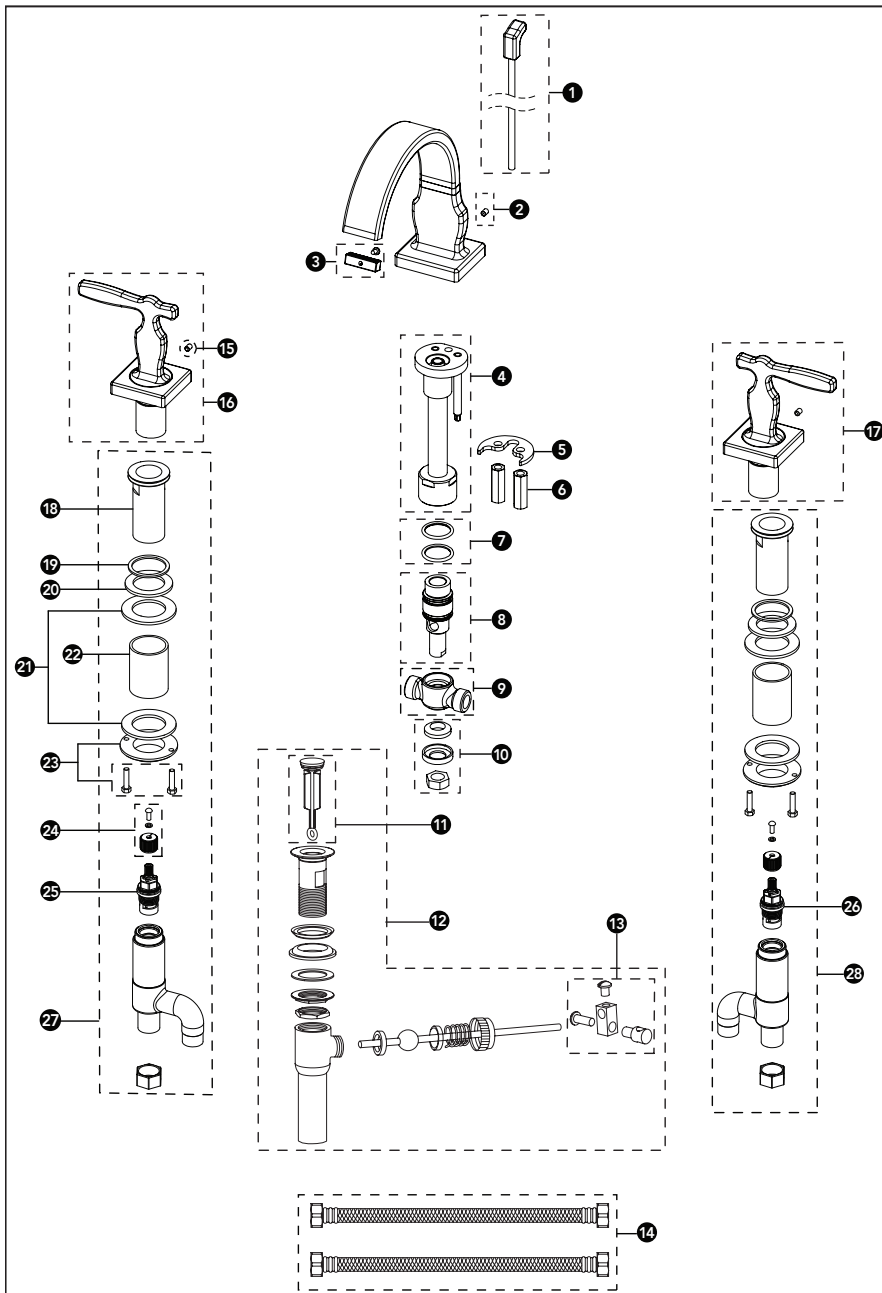

Widespread Lavatory Faucet

Item	Part	Description
1	THP4674#\$\$	Lift Rod
2	THP4167	Set Screw
3	THP4675	Filter Screen & Screw
4	THP4676	Spout Shank
5	THP4677	Mounting Bracket
6	THP4678	Lock Nuts (2)
7	THP4679	O-rings (2)
8	THP4680	T-Connection Insert
9	THP4681	T-Connection
10	THP4682	T-Connection Secure Set
11	THP4011#\$\$	Drain Plunger
12	THP4010#\$\$	Drain Assembly
13	THP4012	Lift Rod Connector
14	THP4026	Flex Hose (2)
15	THP4167	Set Screw
16	THP4683#\$\$	Handle Assembly (Hot)
17	THP4684#\$\$	Handle Assembly (Cold)
18	THP4169	Deck Adapter
19	THP4019	Foam Gasket
20	THP4042	Rubber Gasket
21	THP4171	Metal Washer (2)
22	THP4172	Valve Sleeve
23	THP4020	Lock Nut & Screw
24	THP4685	Spindle & Screw
25	THP4417	Cartridge (Hot)
26	THP4416	Cartridge (Cold)
27	THP4706	Valve Assembly (Hot)
28	THP4707	Valve Assembly (Cold)

LEGEND
\$\$ = Denotes Finish
#CP = Polished Chrome
#BN = Brushed Nickel
#PN = Polished Nickel