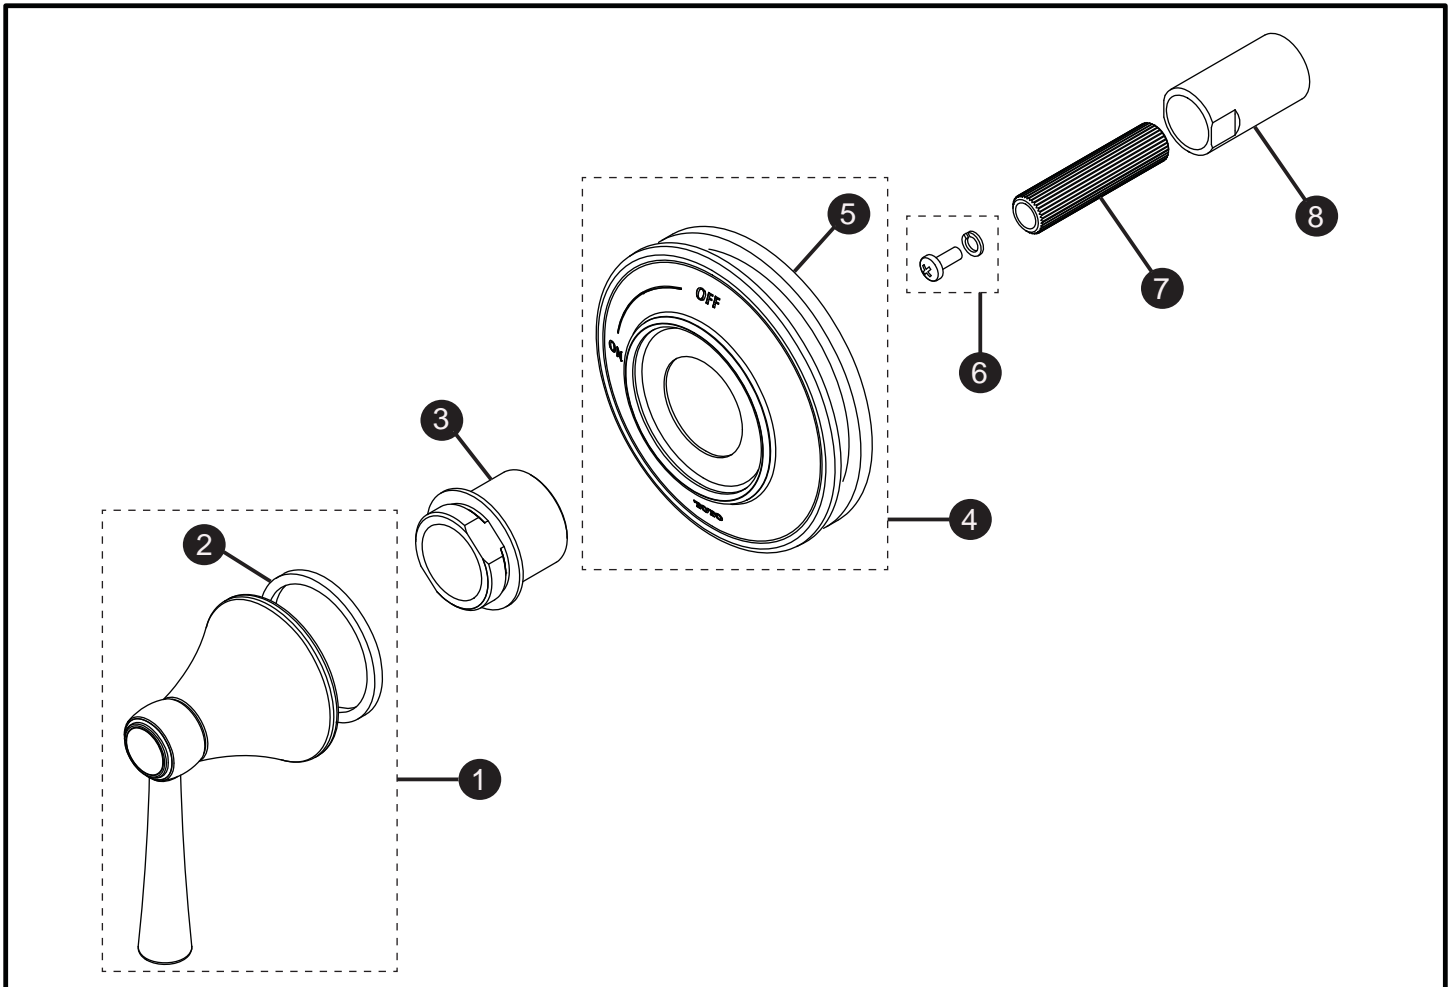

Silas™
Volume Control Trim

Item	Part	Description
1*	THP4835#\$\$	Handle Assembly
2	THP4828	Gasket
3	THP4827	Collar
4*	THP4833#\$\$	Escutcheon with Gasket
5	THP4826	Gasket
6	THP4825	Screw and Lock Washer
7	THP4824	Adapter
8	THP4823	Threaded Extension

LEGEND
\$\$ = Denotes Finish
#CP = Polished Chrome
#BN = Brushed Nickel
#PN = Polished Nickel

* Please specify finish when ordering