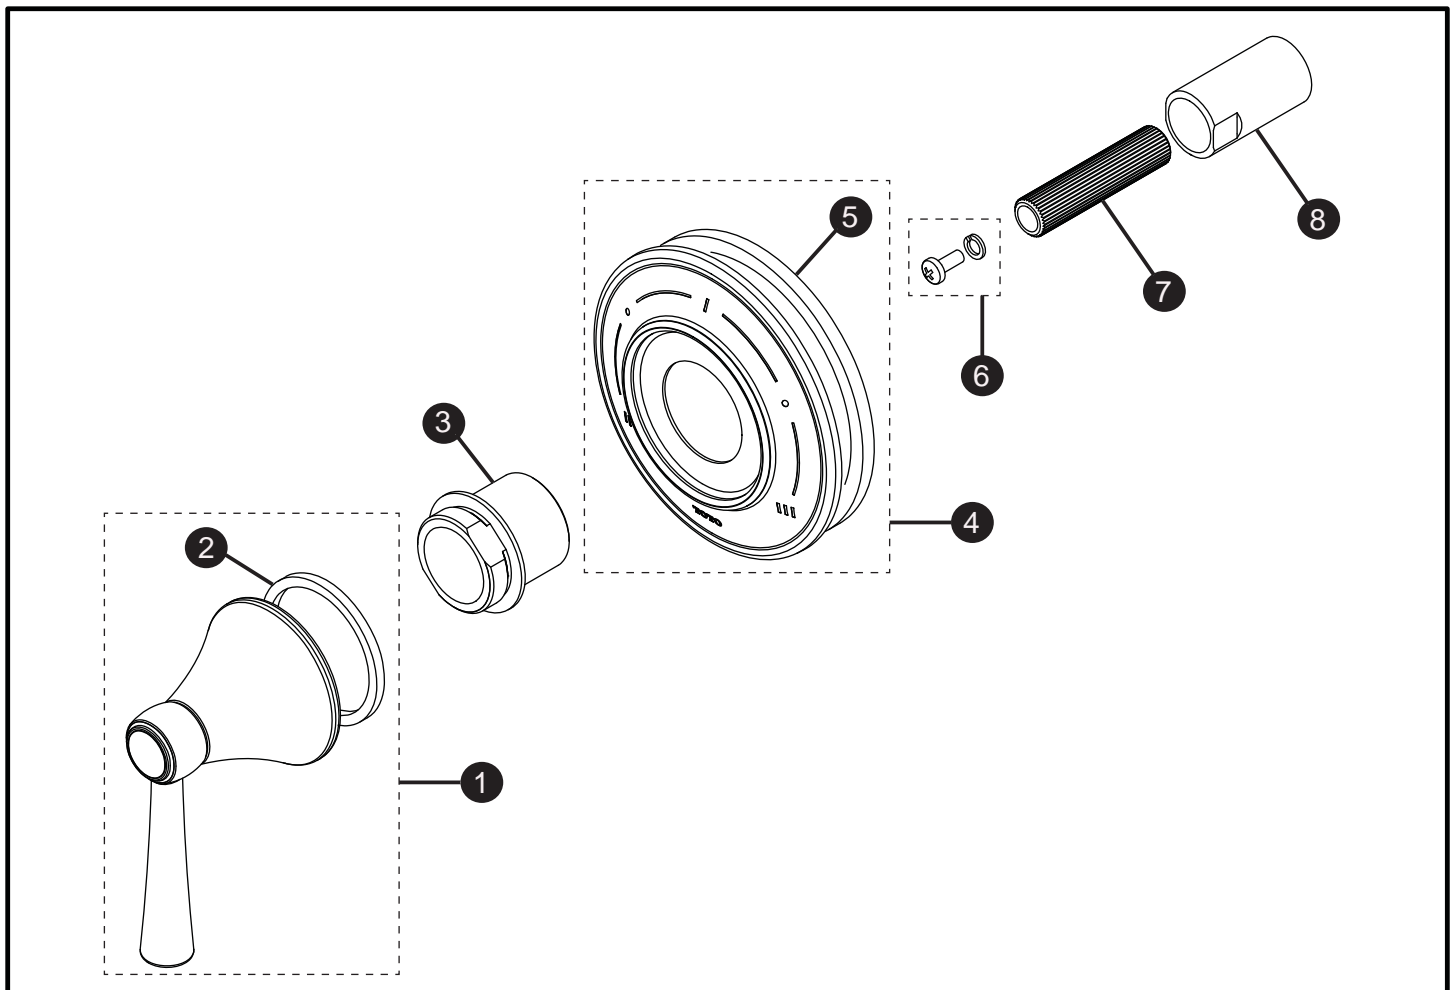

Silas™
Three-Way Diverter Trim with Off

Item	Part	Description
1*	THP4835#\$\$	Handle Assembly
2	THP4828	Gasket
3	THP4827	Collar
4*	THP4927#\$\$	Escutcheon with Gasket
5	THP4826	Gasket
6	THP4825	Screw and Lock Washer
7	THP4824	Adapter
8	THP4823	Threaded Extension

LEGEND
\$\$ = Denotes Finish
#CP = Polished Chrome
#BN = Brushed Nickel
#PN = Polished Nickel

* Please specify finish when ordering